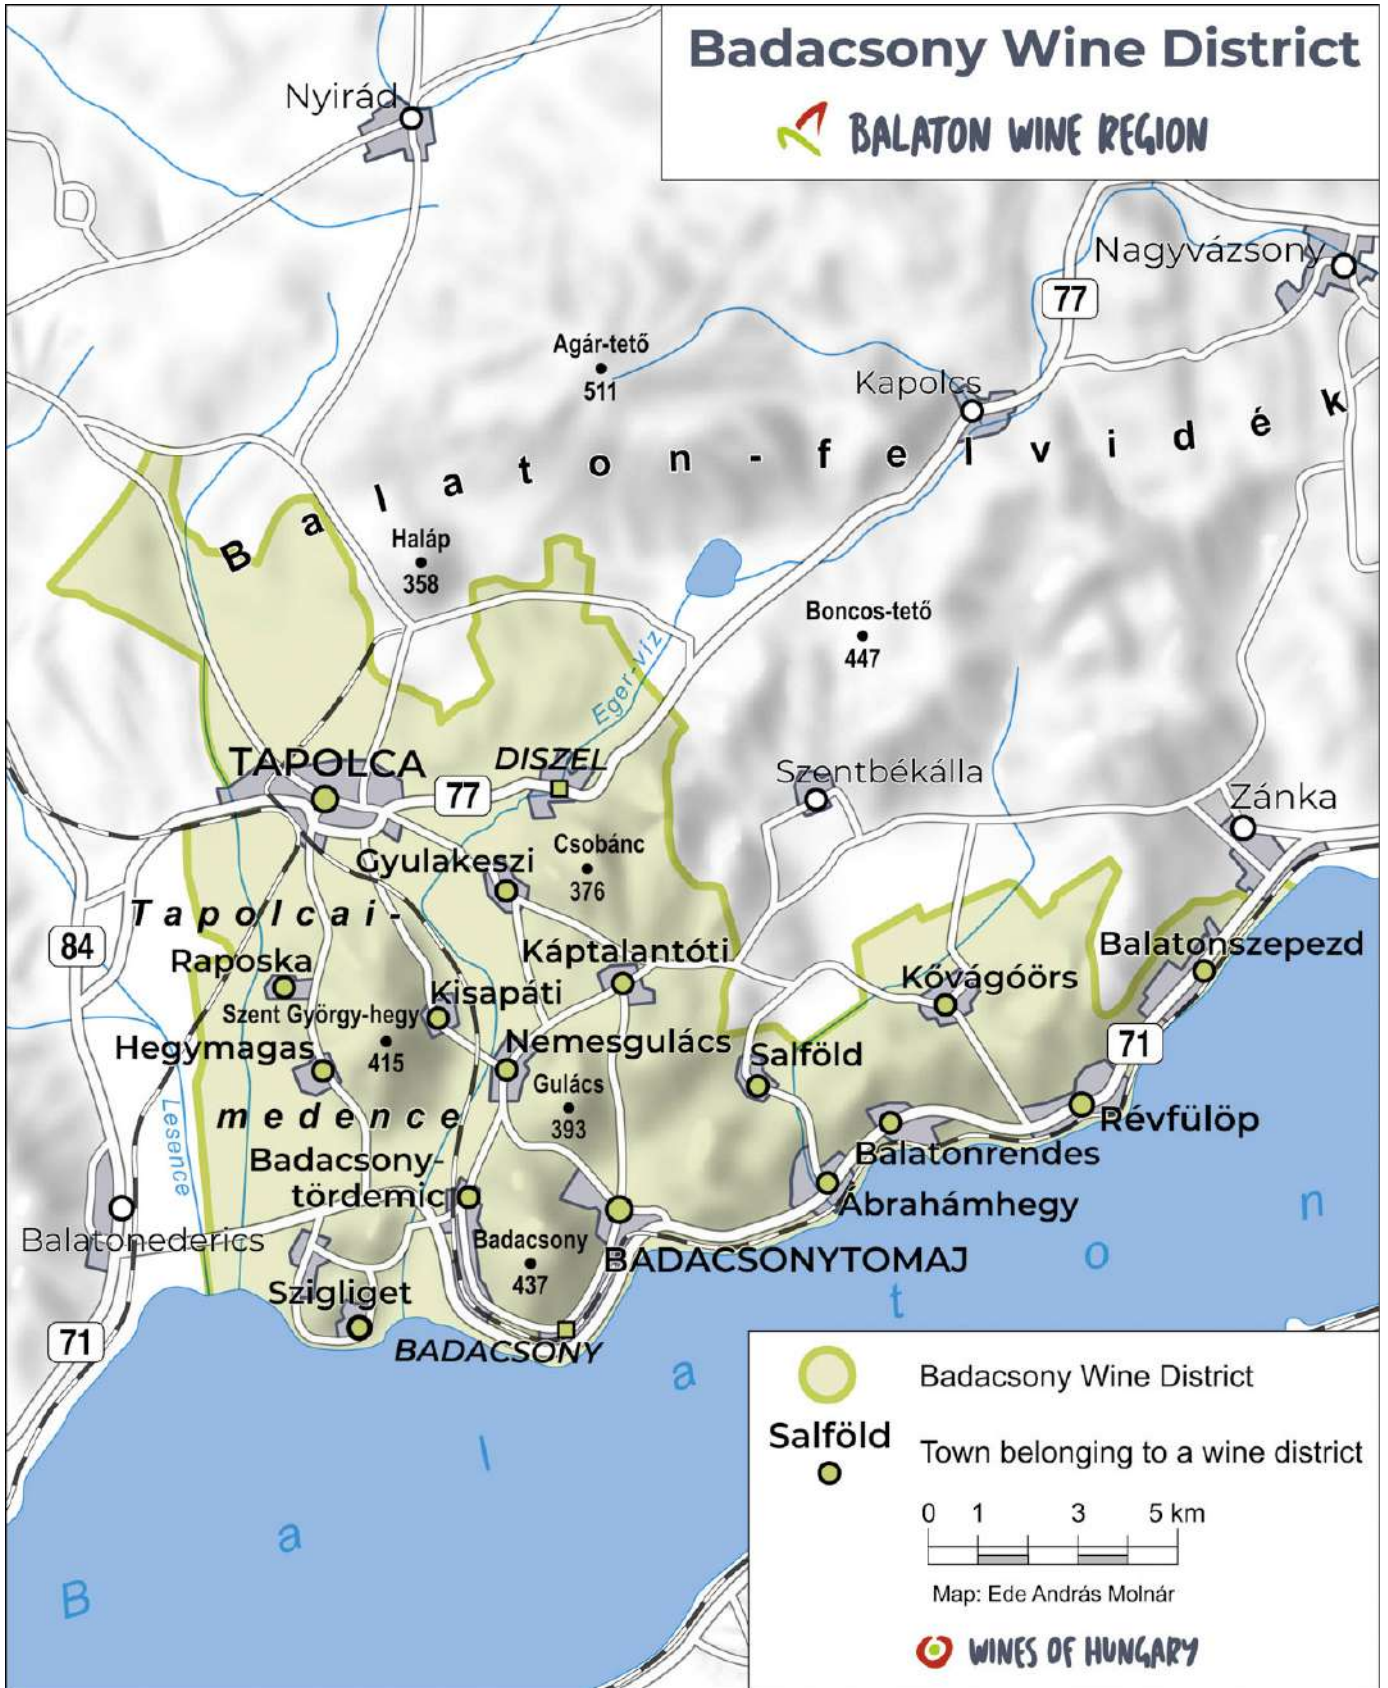

Etyek-Buda Wine District

Mór Wine District

UPPER PANNON
WINE REGION

 Mór Wine District

 Söréd Town belonging to a wine district

0 1 3 5 km

Map: Ede András Molnár

 WINES OF HUNGARY

A U S T R I A

- Sopron Wine District
- Cák
Town belonging to a wine district

Map: Ede András Molnár

Badacsony Wine District

Balaton-felvidék Wine District

Nagy-Somló Wine District

 BALATON WINE REGION

Szekszárd Wine District

 PANNON WINE REGION

Tolna Wine District

 PANNON WINE REGION

Villány Wine District

- Villány Wine District
- Bisse Town belonging to a wine district

Map: Ede András Molnár

Csongrád Wine District

 DANUBE WINE REGION

Eger Wine District
 Novaj Town belonging to a wine district
 0 1 3 5 km
 Map: Ede András Molnár

Mátra Wine District

● Mátra Wine District
● Szada Town belonging to a wine
0 5 10 km
Map: Ede András Molnár
WINES OF HUNGARY