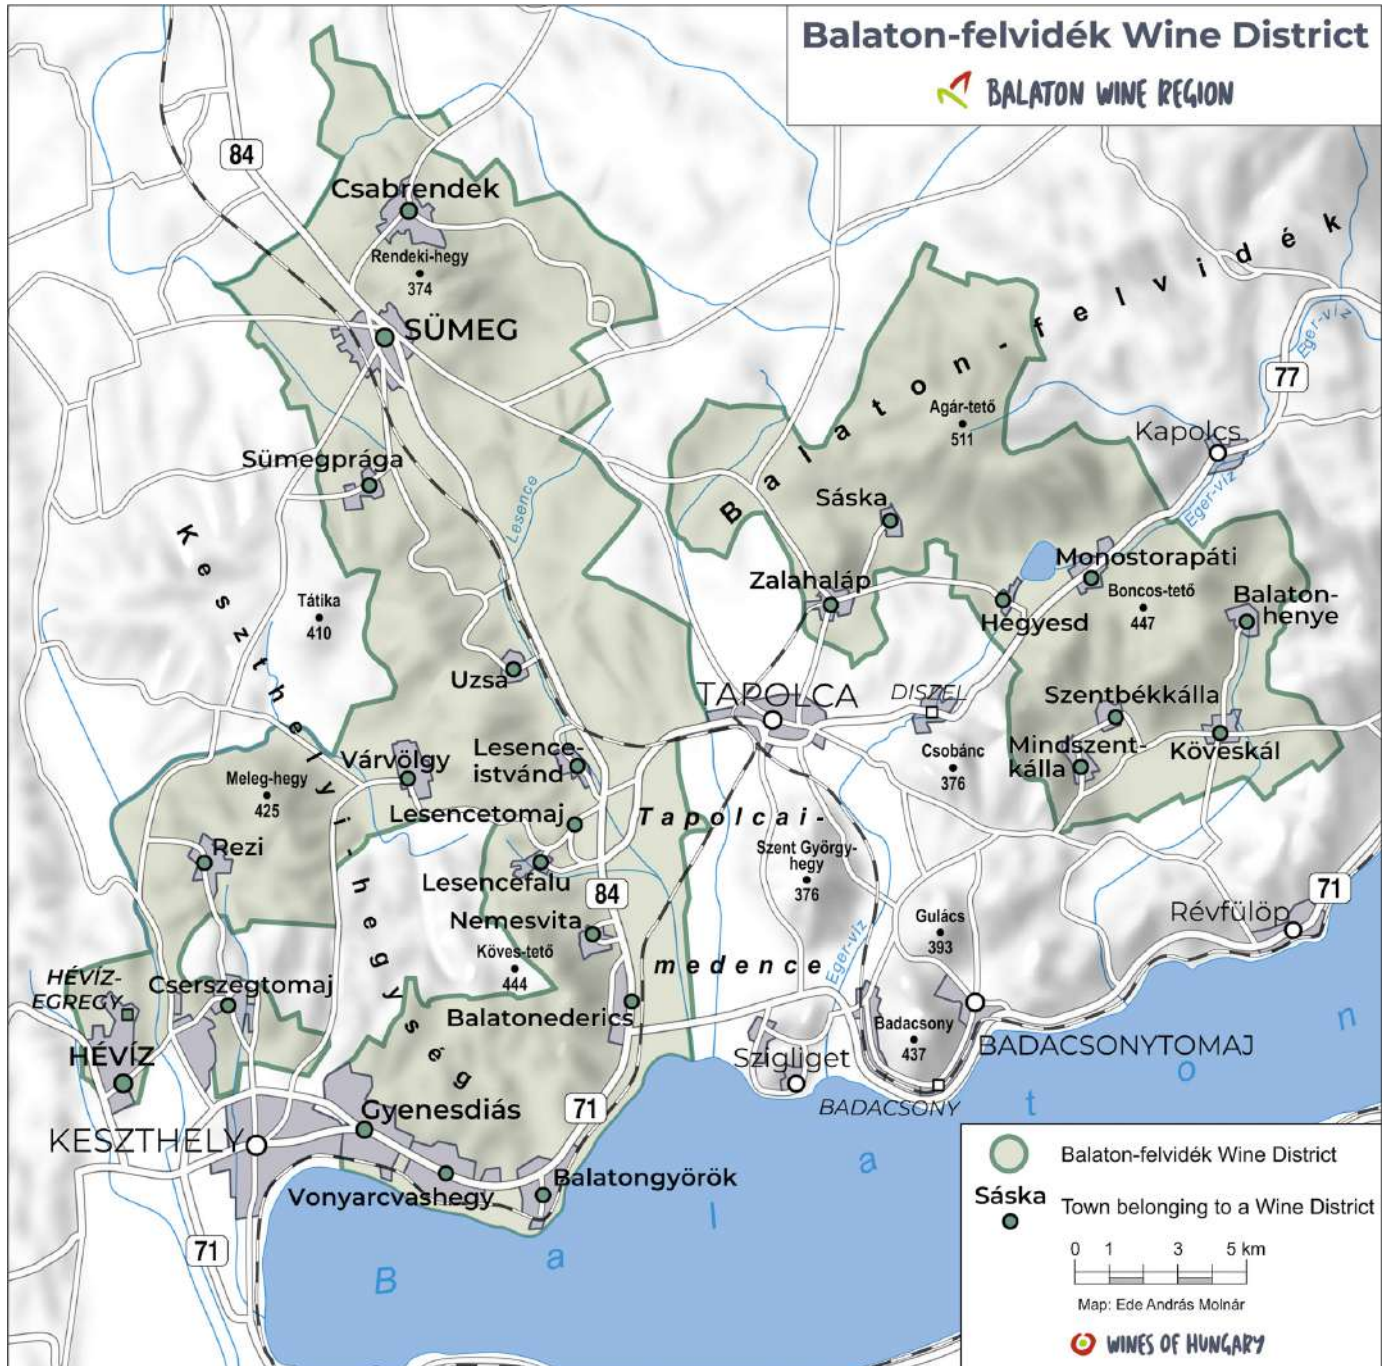

A U S T R I A

- Sopron Wine District
- Cák
Town belonging to a wine district

Map: Ede András Molnár

Badacsony Wine District

Balaton-felvidék Wine District

Nagy-Somló Wine District

 BALATON WINE REGION

Szekszárd Wine District

 PANNON WINE REGION

Tolna Wine District

 PANNON WINE REGION

Villány Wine District

- Villány Wine District
- Bisse Town belonging to a wine district

Map: Ede András Molnár

Csongrád Wine District

 DANUBE WINE REGION

Kunság Wine District

DANUBE WINE REGION

0 5 10 km

Map: Ede András Molnár

WINES OF HUNGARY

● Kunság Wine District
○ Town belonging to a wine district

Bükk Wine District

Eger Wine District

Eger Wine District
 Novaj Town belonging to a wine district
 0 1 3 5 km
 Map: Ede András Molnár

Mátra Wine District

● Mátra Wine District
● Szada Town belonging to a wine
0 5 10 km
Map: Ede András Molnár
WINES OF HUNGARY