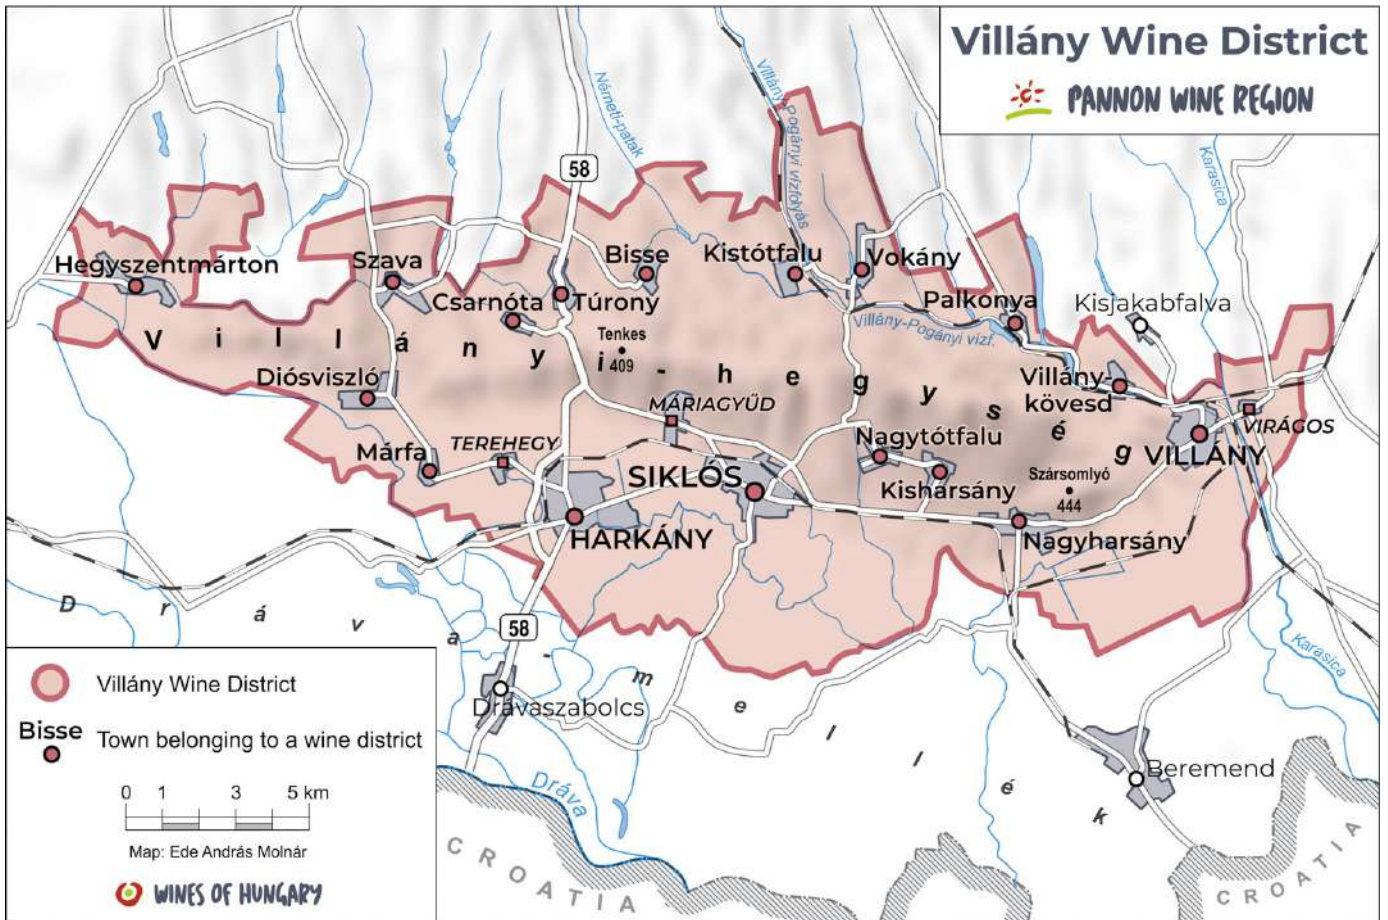

A U S T R I A

- Sopron Wine District
- Cák
Town belonging to a wine district

Map: Ede András Molnár

Badacsony Wine District

Balaton-felvidék Wine District

Nagy-Somló Wine District

 BALATON WINE REGION

Szekszárd Wine District

 PANNON WINE REGION

Tolna Wine District

 PANNON WINE REGION

Villány Wine District

- Villány Wine District
- Bisse Town belonging to a wine district

Map: Ede András Molnár

Csongrád Wine District

 DANUBE WINE REGION

Kunság Wine District

DANUBE WINE REGION

0 5 10 km

Map: Ede András Molnár

WINES OF HUNGARY

● Kunság Wine District
○ Town belonging to a wine district

Bükk Wine District

Eger Wine District

Eger Wine District
 Novaj Town belonging to a wine district
 0 1 3 5 km
 Map: Ede András Molnár

Mátra Wine District

● Mátra Wine District
● Szada Town belonging to a wine
0 5 10 km
Map: Ede András Molnár
WINES OF HUNGARY