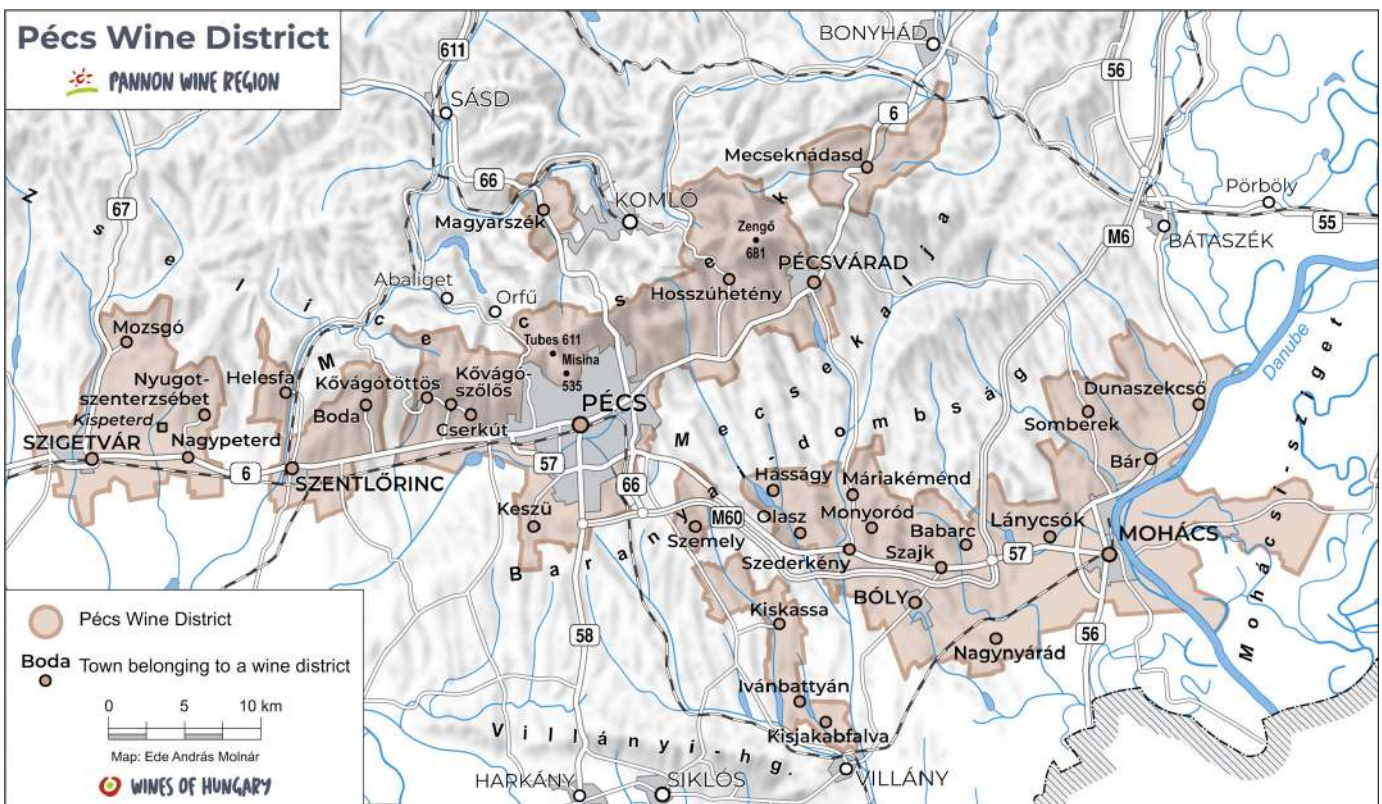

Neszmély Wine District

- Neszmeley Wine District
- Bajót Town belonging to a wine district

0 5 10 km

Map: Ede András Molnár

WINES OF HUNGARY

Pannonhalma Wine District

UPPER PANNON
WINE REGION

Sopron Wine District

A U S T R I A

- Sopron Wine District
- Cák
Town belonging to a wine district

Map: Ede András Molnár

Badacsony Wine District

Balaton-felvidék Wine District

Nagy-Somló Wine District

 BALATON WINE REGION

Szekszárd Wine District

 PANNON WINE REGION

Tolna Wine District

 PANNON WINE REGION

Villány Wine District

- Villány Wine District
- Bisse Town belonging to a wine district

Map: Ede András Molnár

Csongrád Wine District

 DANUBE WINE REGION

Eger Wine District
 Novaj Town belonging to a wine district
 0 1 3 5 km
 Map: Ede András Molnár

Mátra Wine District

● Mátra Wine District
● Szada Town belonging to a wine
0 5 10 km
Map: Ede András Molnár
WINES OF HUNGARY