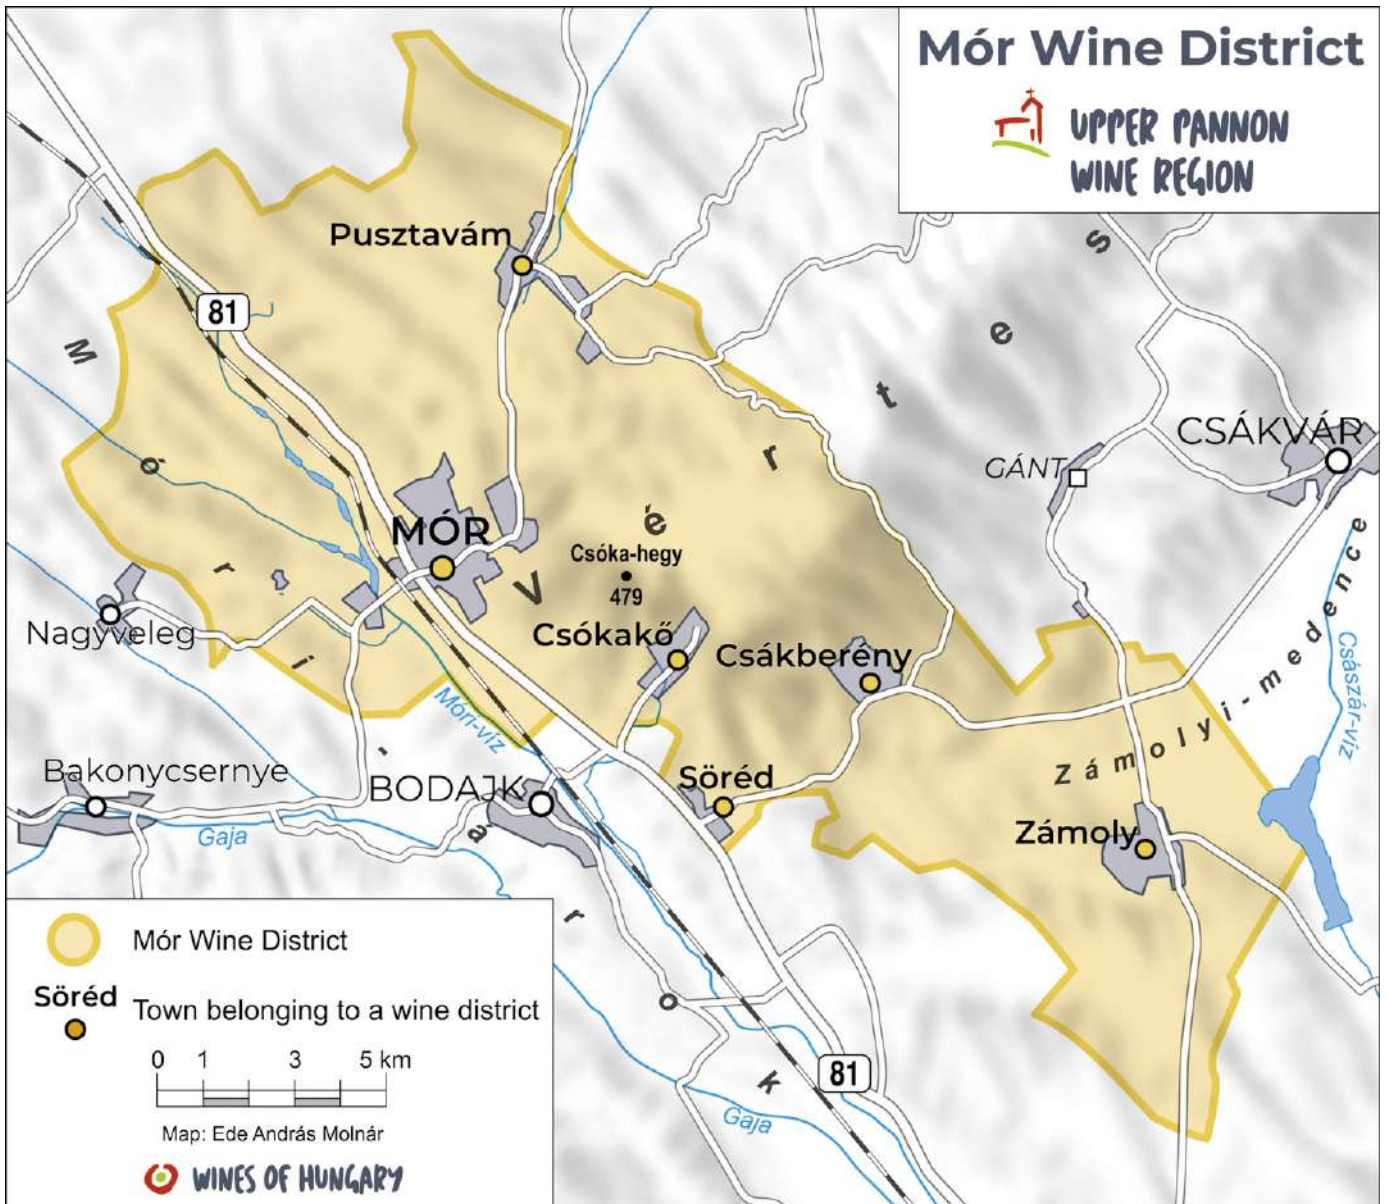

Etyek-Buda Wine District

Mór Wine District

UPPER PANNON
WINE REGION

 Mór Wine District

 Söréd Town belonging to a wine district

0 1 3 5 km

Map: Ede András Molnár

 WINES OF HUNGARY

A U S T R I A

- Sopron Wine District
- Cák
Town belonging to a wine district

Map: Ede András Molnár

Badacsony Wine District

Balaton-felvidék Wine District

Nagy-Somló Wine District

 BALATON WINE REGION

Szekszárd Wine District

 PANNON WINE REGION

Tolna Wine District

 PANNON WINE REGION

Villány Wine District

- Villány Wine District
- Bisse Town belonging to a wine district

Map: Ede András Molnár

Csongrád Wine District

 DANUBE WINE REGION

Eger Wine District
 Novaj Town belonging to a wine district
 0 1 3 5 km
 Map: Ede András Molnár

Mátra Wine District

● Mátra Wine District
● Szada Town belonging to a wine
0 5 10 km
Map: Ede András Molnár
WINES OF HUNGARY