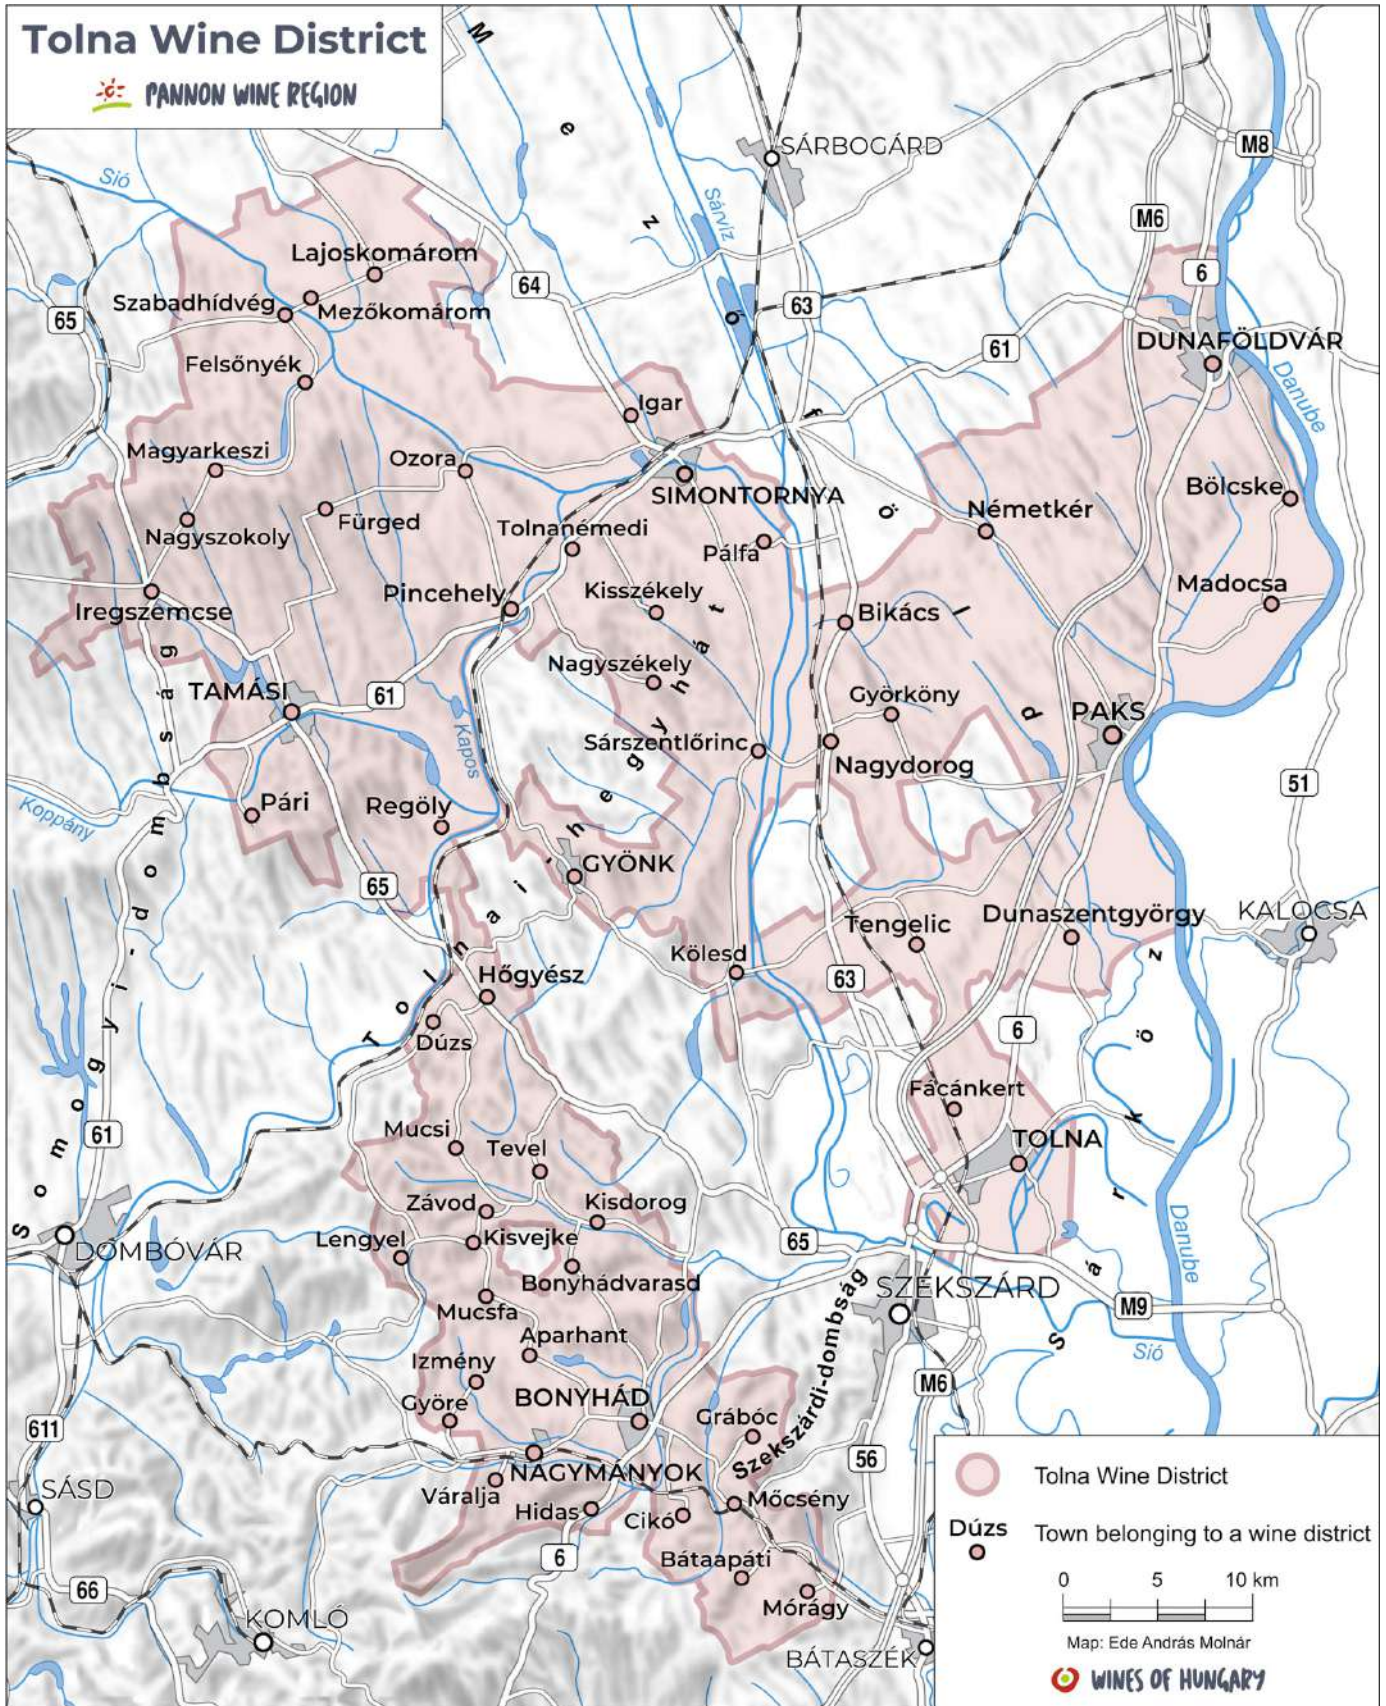

Etyek-Buda Wine District

Mór Wine District

UPPER PANNON
WINE REGION

 Mór Wine District

 Söréd Town belonging to a wine district

0 1 3 5 km

Map: Ede András Molnár

 WINES OF HUNGARY

A U S T R I A

- Sopron Wine District
- Cák
Town belonging to a wine district

Map: Ede András Molnár

Badacsony Wine District

Balaton-felvidék Wine District

Nagy-Somló Wine District

 BALATON WINE REGION

Szekszárd Wine District

 PANNON WINE REGION

Tolna Wine District

 PANNON WINE REGION

Villány Wine District

- Villány Wine District
- Bisse Town belonging to a wine district

Map: Ede András Molnár

Csongrád Wine District

 DANUBE WINE REGION

Eger Wine District
 Novaj Town belonging to a wine district
 0 1 3 5 km
 Map: Ede András Molnár

Mátra Wine District

● Mátra Wine District
● Szada Town belonging to a wine
0 5 10 km
Map: Ede András Molnár
WINES OF HUNGARY