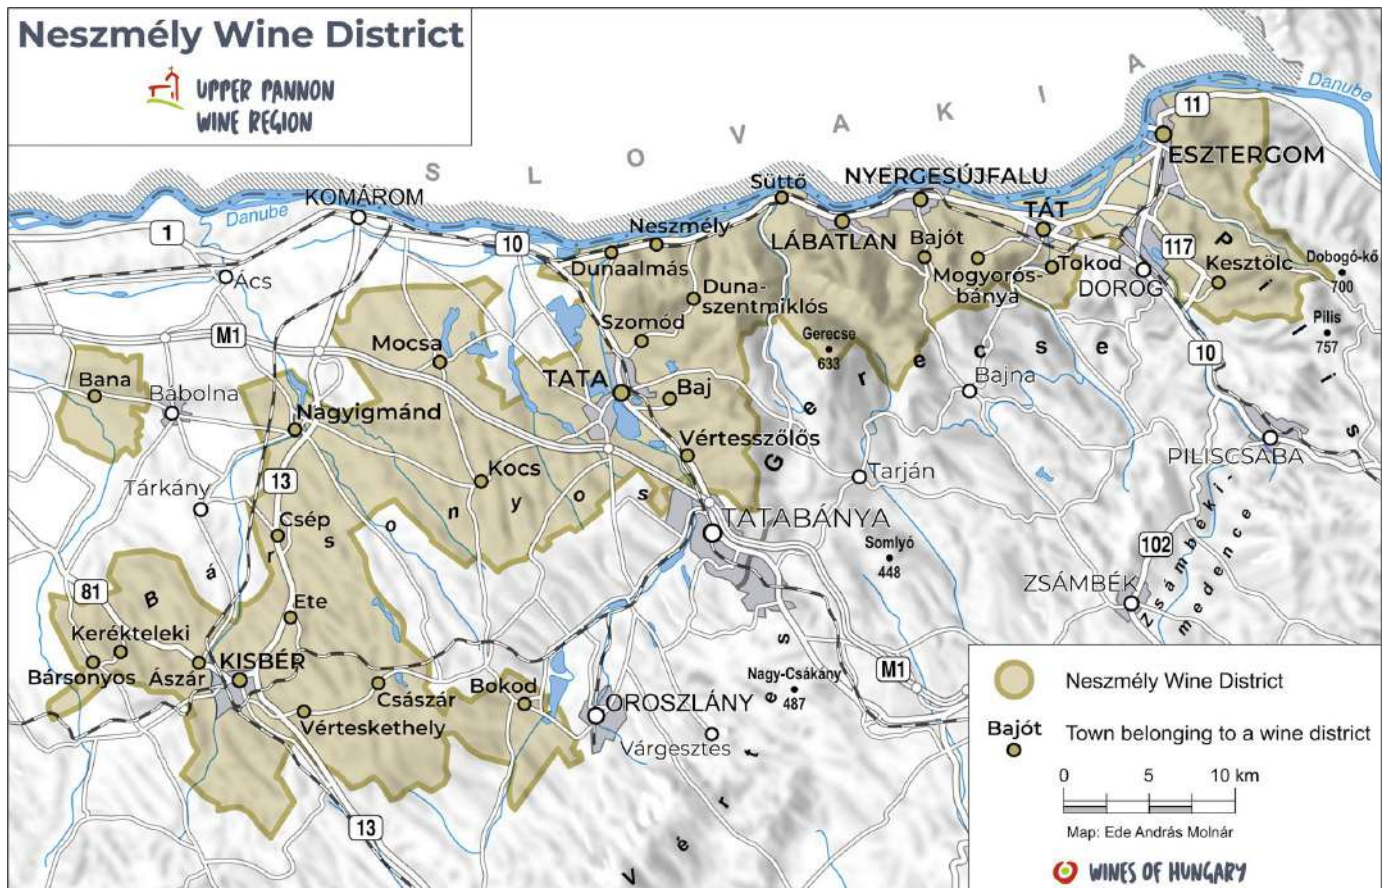

Neszmély Wine District

- Neszmeley Wine District
- Bajót Town belonging to a wine district

0 5 10 km

Map: Ede András Molnár

WINES OF HUNGARY