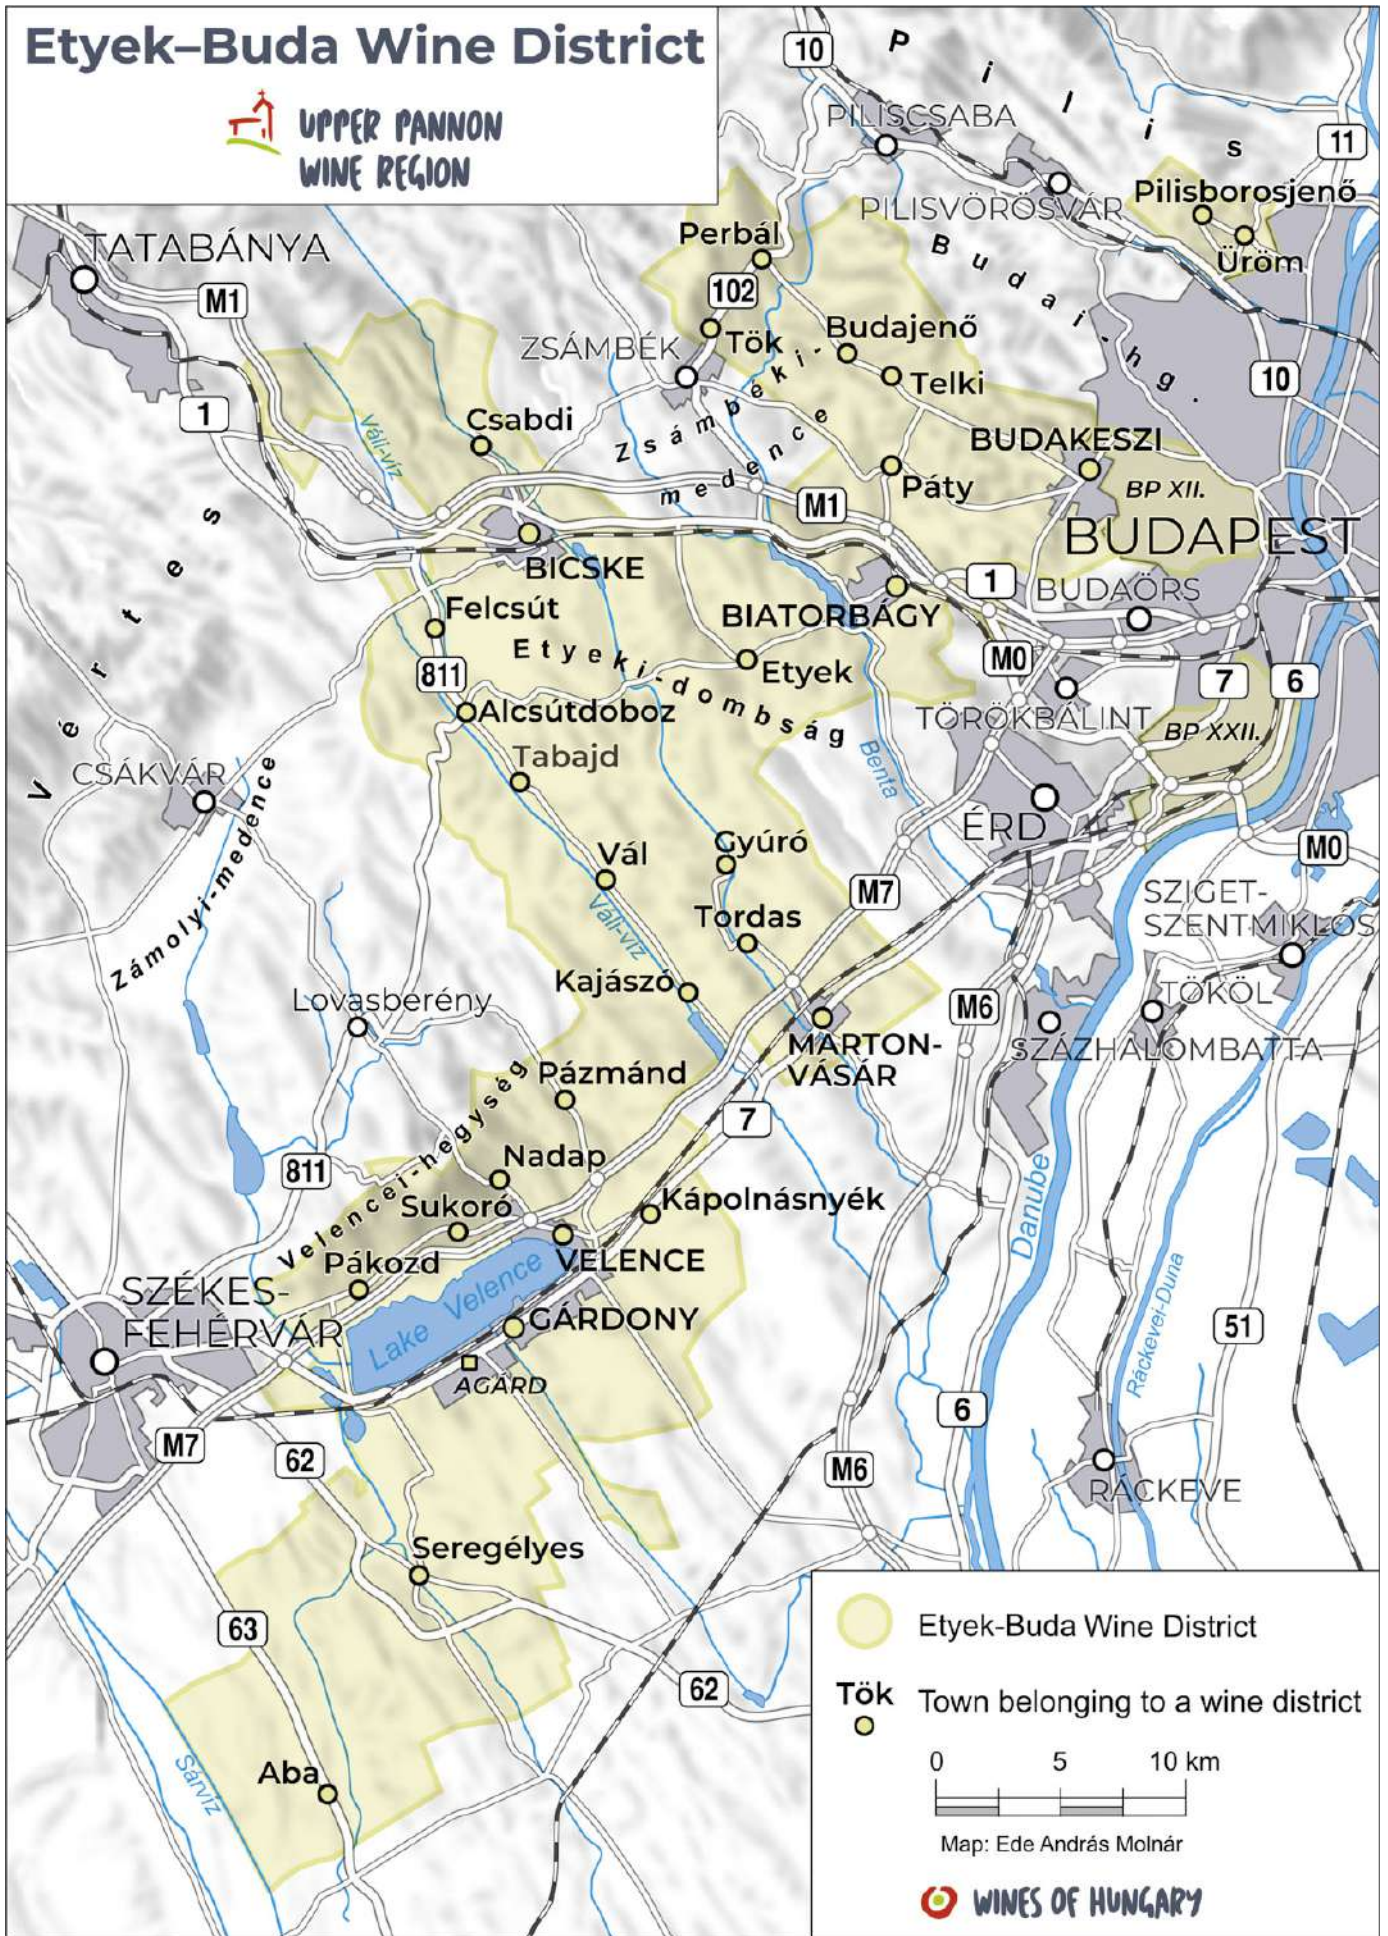

Etyek-Buda Wine District

Mór Wine District

UPPER PANNON
WINE REGION

 Mór Wine District

 Söréd Town belonging to a wine district

0 1 3 5 km

Map: Ede András Molnár

 WINES OF HUNGARY

A U S T R I A

- Sopron Wine District
- Cák
Town belonging to a wine district

Map: Ede András Molnár

Badacsony Wine District

Balaton-felvidék Wine District

Nagy-Somló Wine District

 BALATON WINE REGION

Szekszárd Wine District

 PANNON WINE REGION

Tolna Wine District

 PANNON WINE REGION

Villány Wine District

- Villány Wine District
- Bisse Town belonging to a wine district

Map: Ede András Molnár

Csongrád Wine District

 DANUBE WINE REGION

Eger Wine District
 Novaj Town belonging to a wine district
 0 1 3 5 km
 Map: Ede András Molnár

Mátra Wine District

● Mátra Wine District
● Szada Town belonging to a wine
0 5 10 km
Map: Ede András Molnár
WINES OF HUNGARY