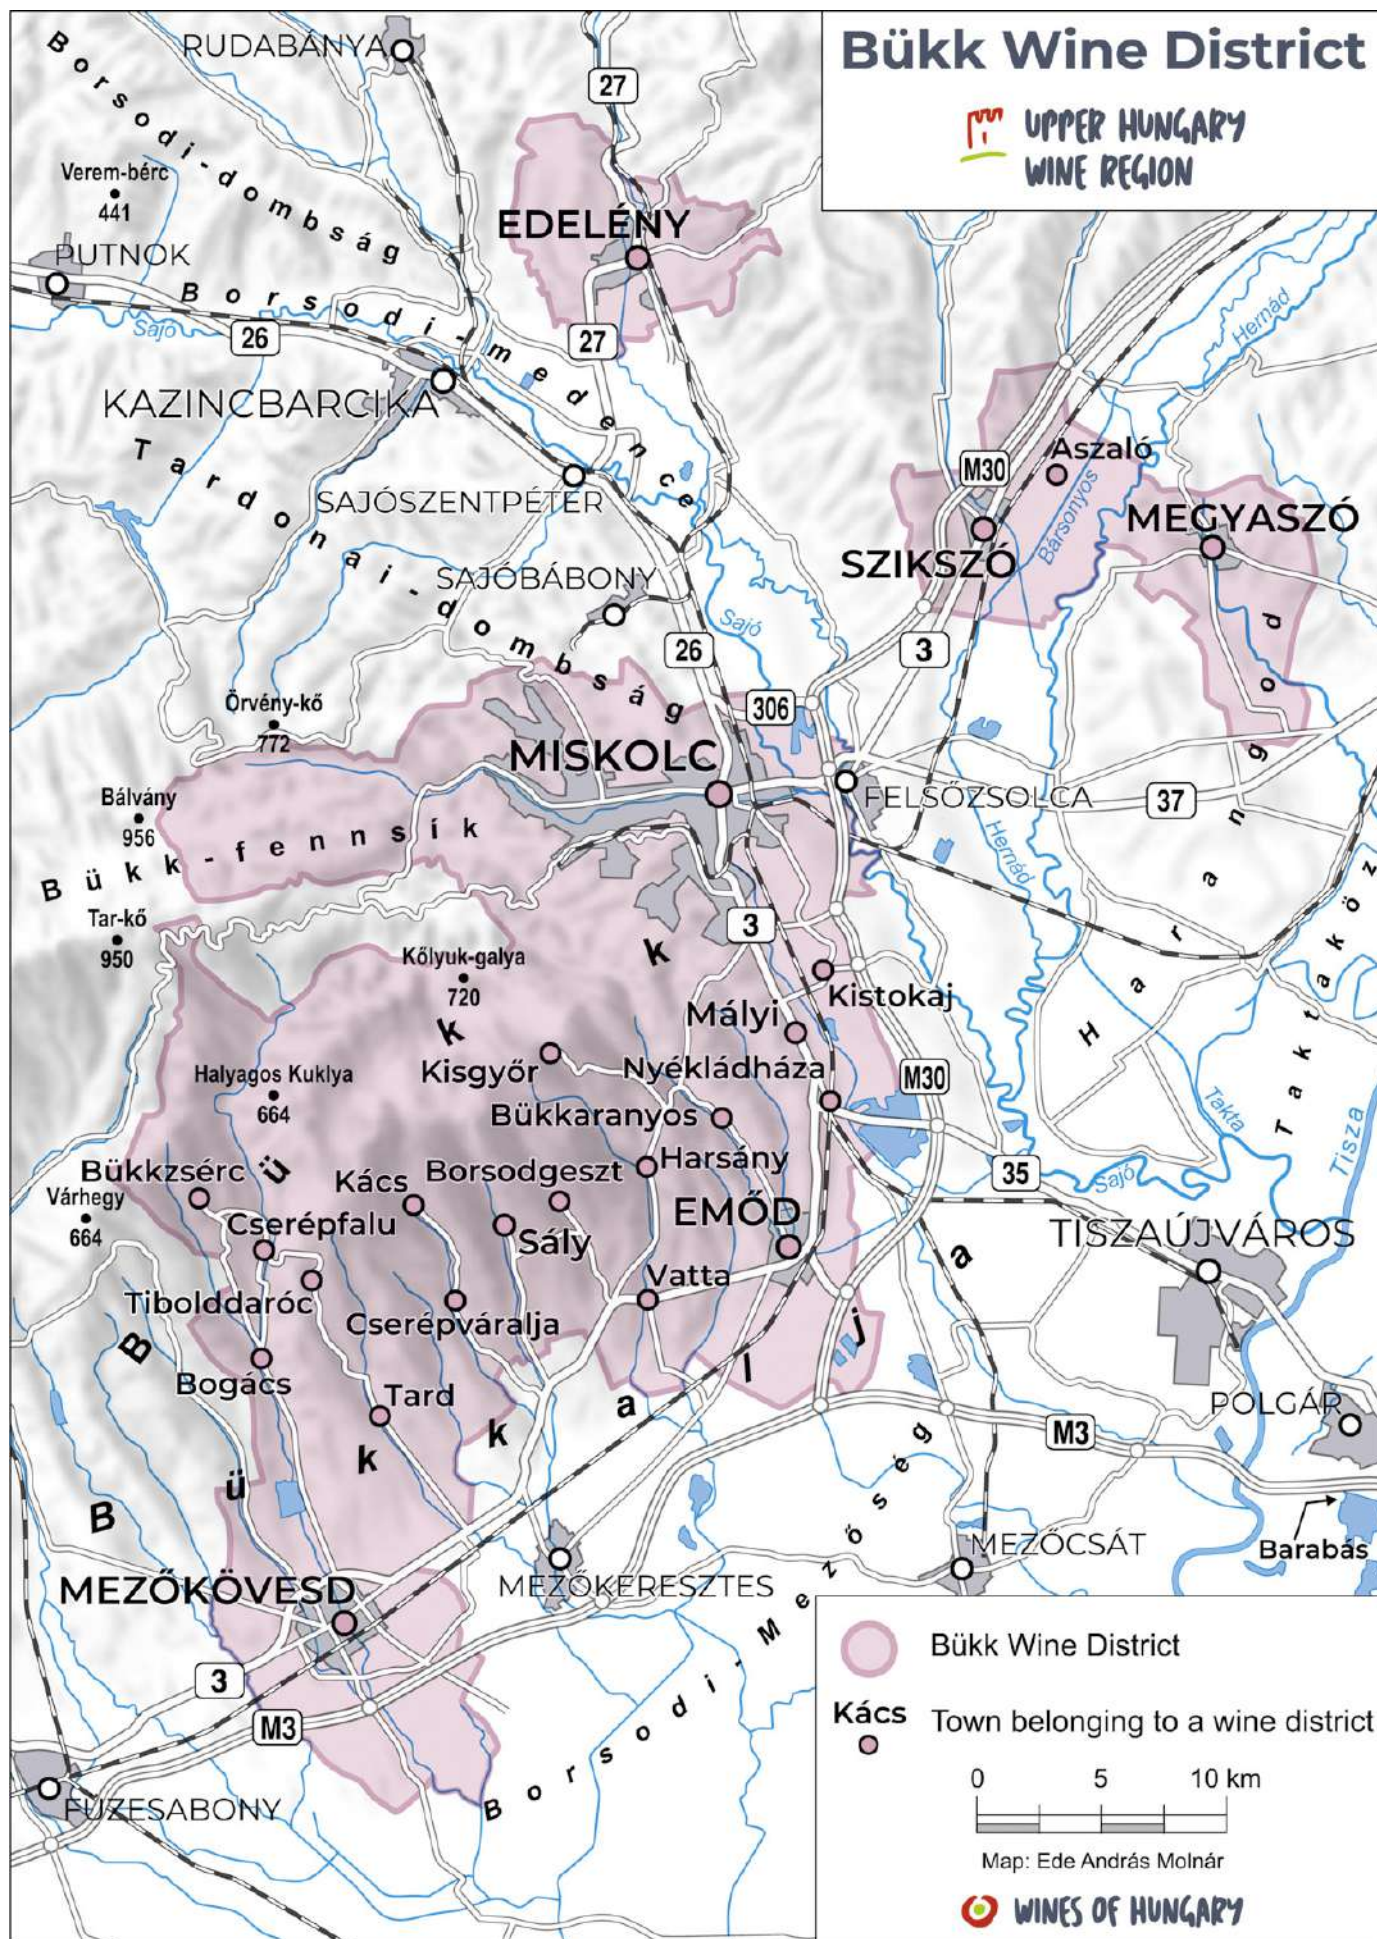

Bükk Wine District