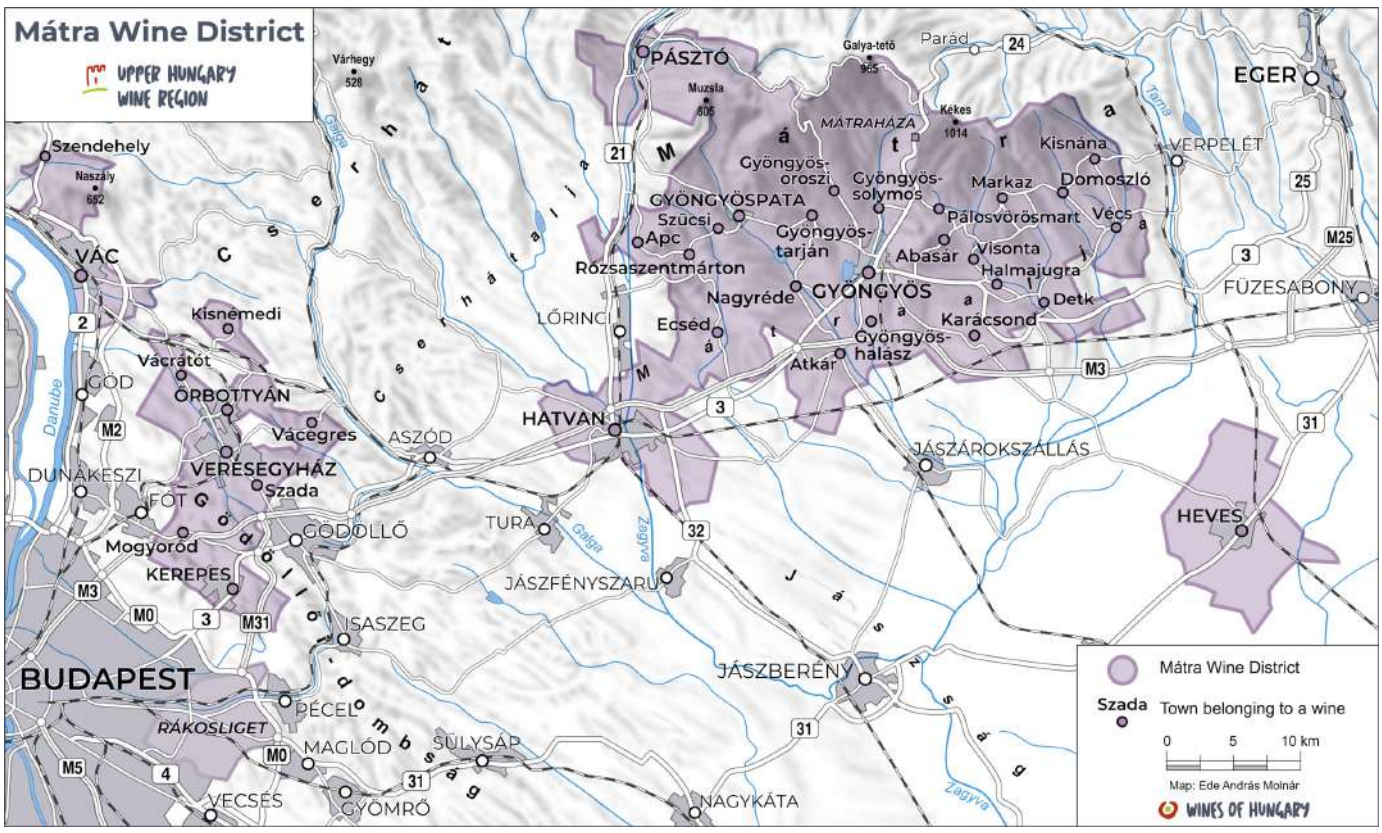

A U S T R I A

- Sopron Wine District
- Cák
Town belonging to a wine district

Map: Ede András Molnár

Badacsony Wine District

Balaton-felvidék Wine District

Nagy-Somló Wine District

 BALATON WINE REGION

Szekszárd Wine District

 PANNON WINE REGION

Tolna Wine District

 PANNON WINE REGION

Villány Wine District

- Villány Wine District
- Bisse Town belonging to a wine district

Map: Ede András Molnár

Csongrád Wine District

 DANUBE WINE REGION

Kunság Wine District

DANUBE WINE REGION

0 5 10 km

Map: Ede András Molnár

WINES OF HUNGARY

● Kunság Wine District
○ Town belonging to a wine district

Bükk Wine District

Eger Wine District

Eger Wine District
 Novaj Town belonging to a wine district
 0 1 3 5 km
 Map: Ede András Molnár

Mátra Wine District

● Mátra Wine District
● Szada Town belonging to a wine
0 5 10 km
Map: Ede András Molnár
WINES OF HUNGARY