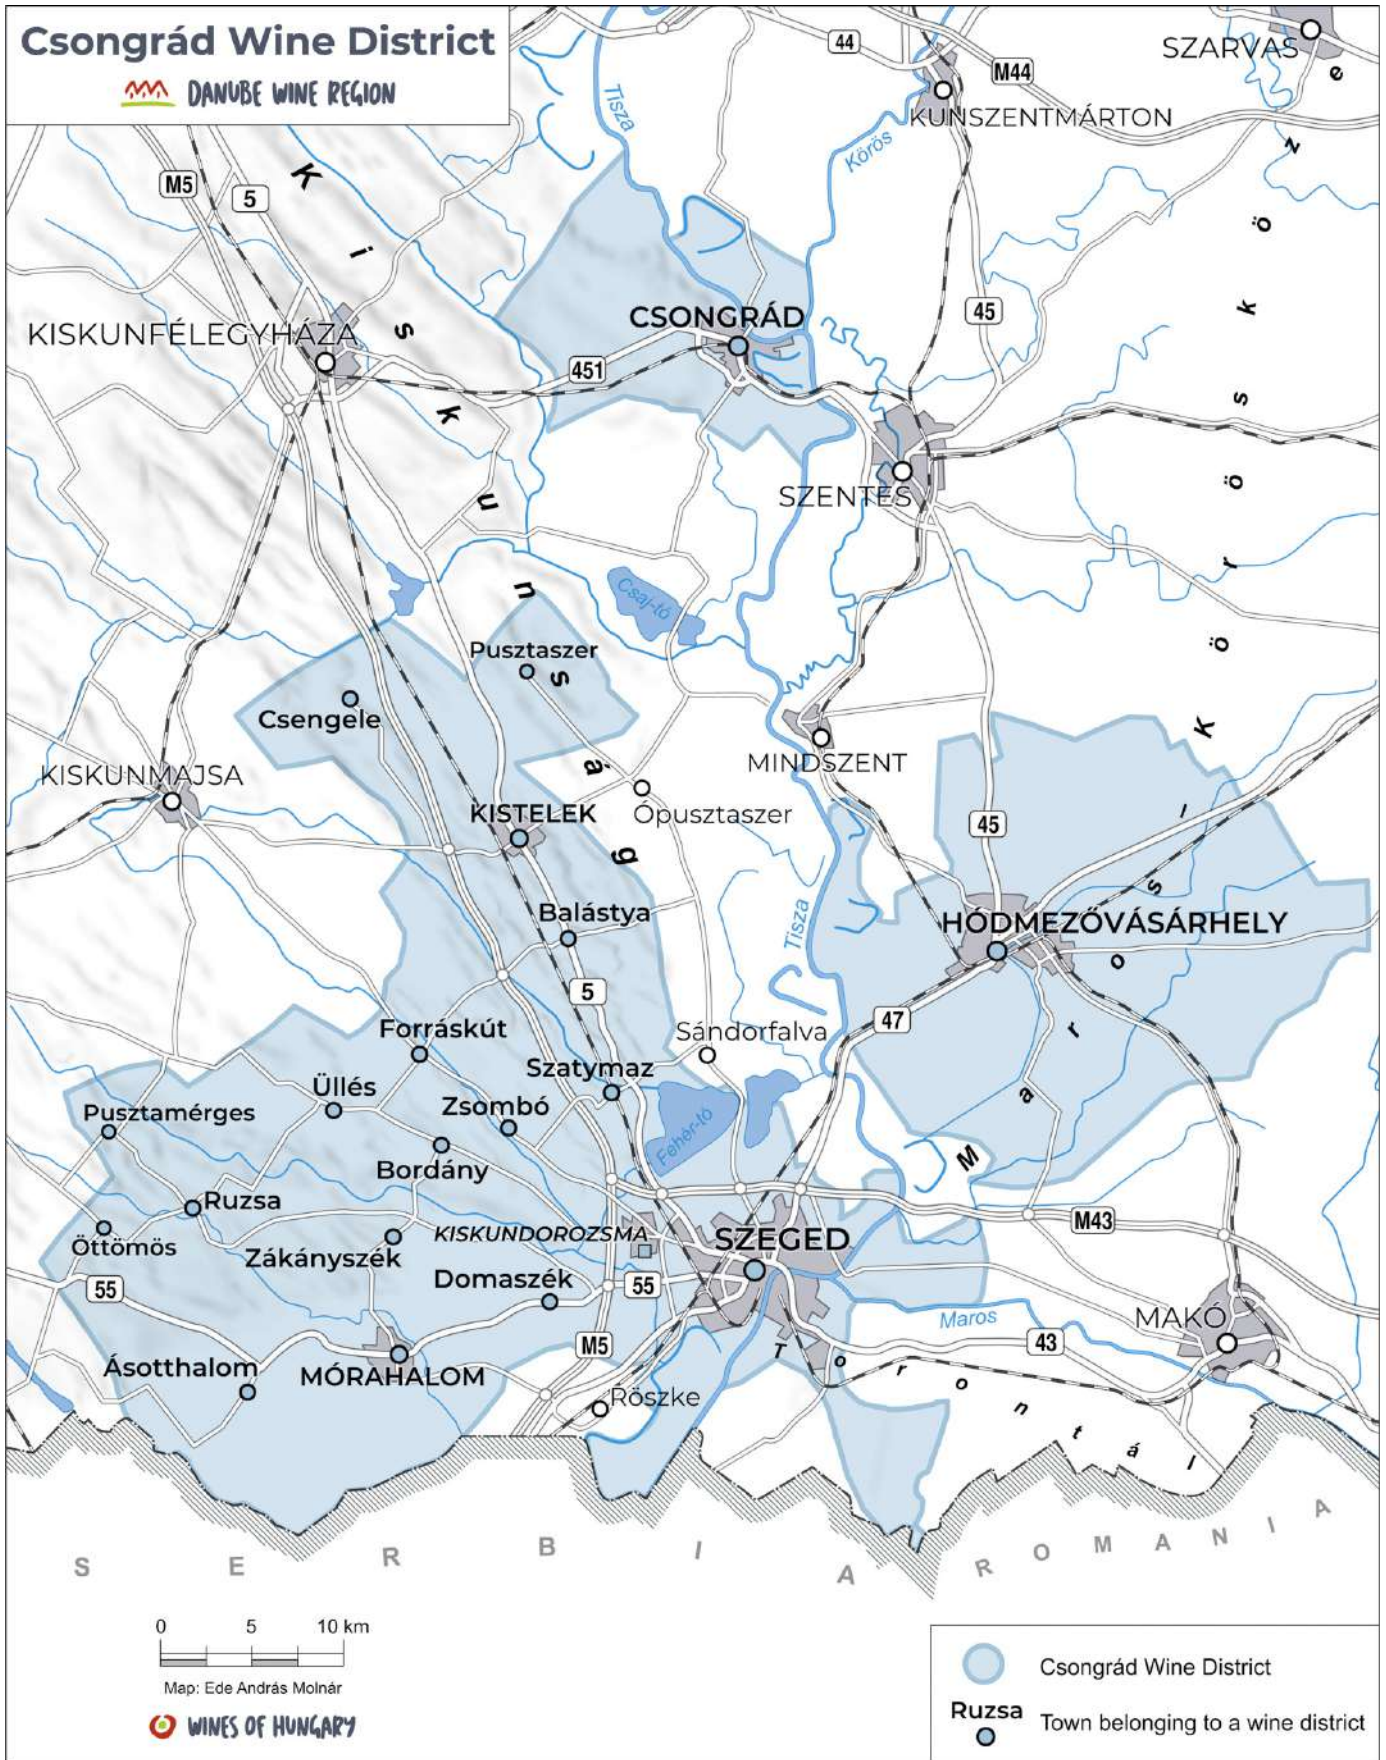

A U S T R I A

- Sopron Wine District
- Cák
Town belonging to a wine district

Map: Ede András Molnár

Badacsony Wine District

Balaton-felvidék Wine District

Nagy-Somló Wine District

 BALATON WINE REGION

Szekszárd Wine District

 PANNON WINE REGION

Tolna Wine District

 PANNON WINE REGION

Villány Wine District

- Villány Wine District
- Bisse Town belonging to a wine district

Map: Ede András Molnár

Csongrád Wine District

 DANUBE WINE REGION

Kunság Wine District

DANUBE WINE REGION

0 5 10 km

Map: Ede András Molnár

WINES OF HUNGARY

● Kunság Wine District
○ Town belonging to a wine district

Bükk Wine District

Eger Wine District

Eger Wine District
 Novaj Town belonging to a wine district
 0 1 3 5 km
 Map: Ede András Molnár

Mátra Wine District

● Mátra Wine District
● Szada Town belonging to a wine
0 5 10 km
Map: Ede András Molnár
WINES OF HUNGARY