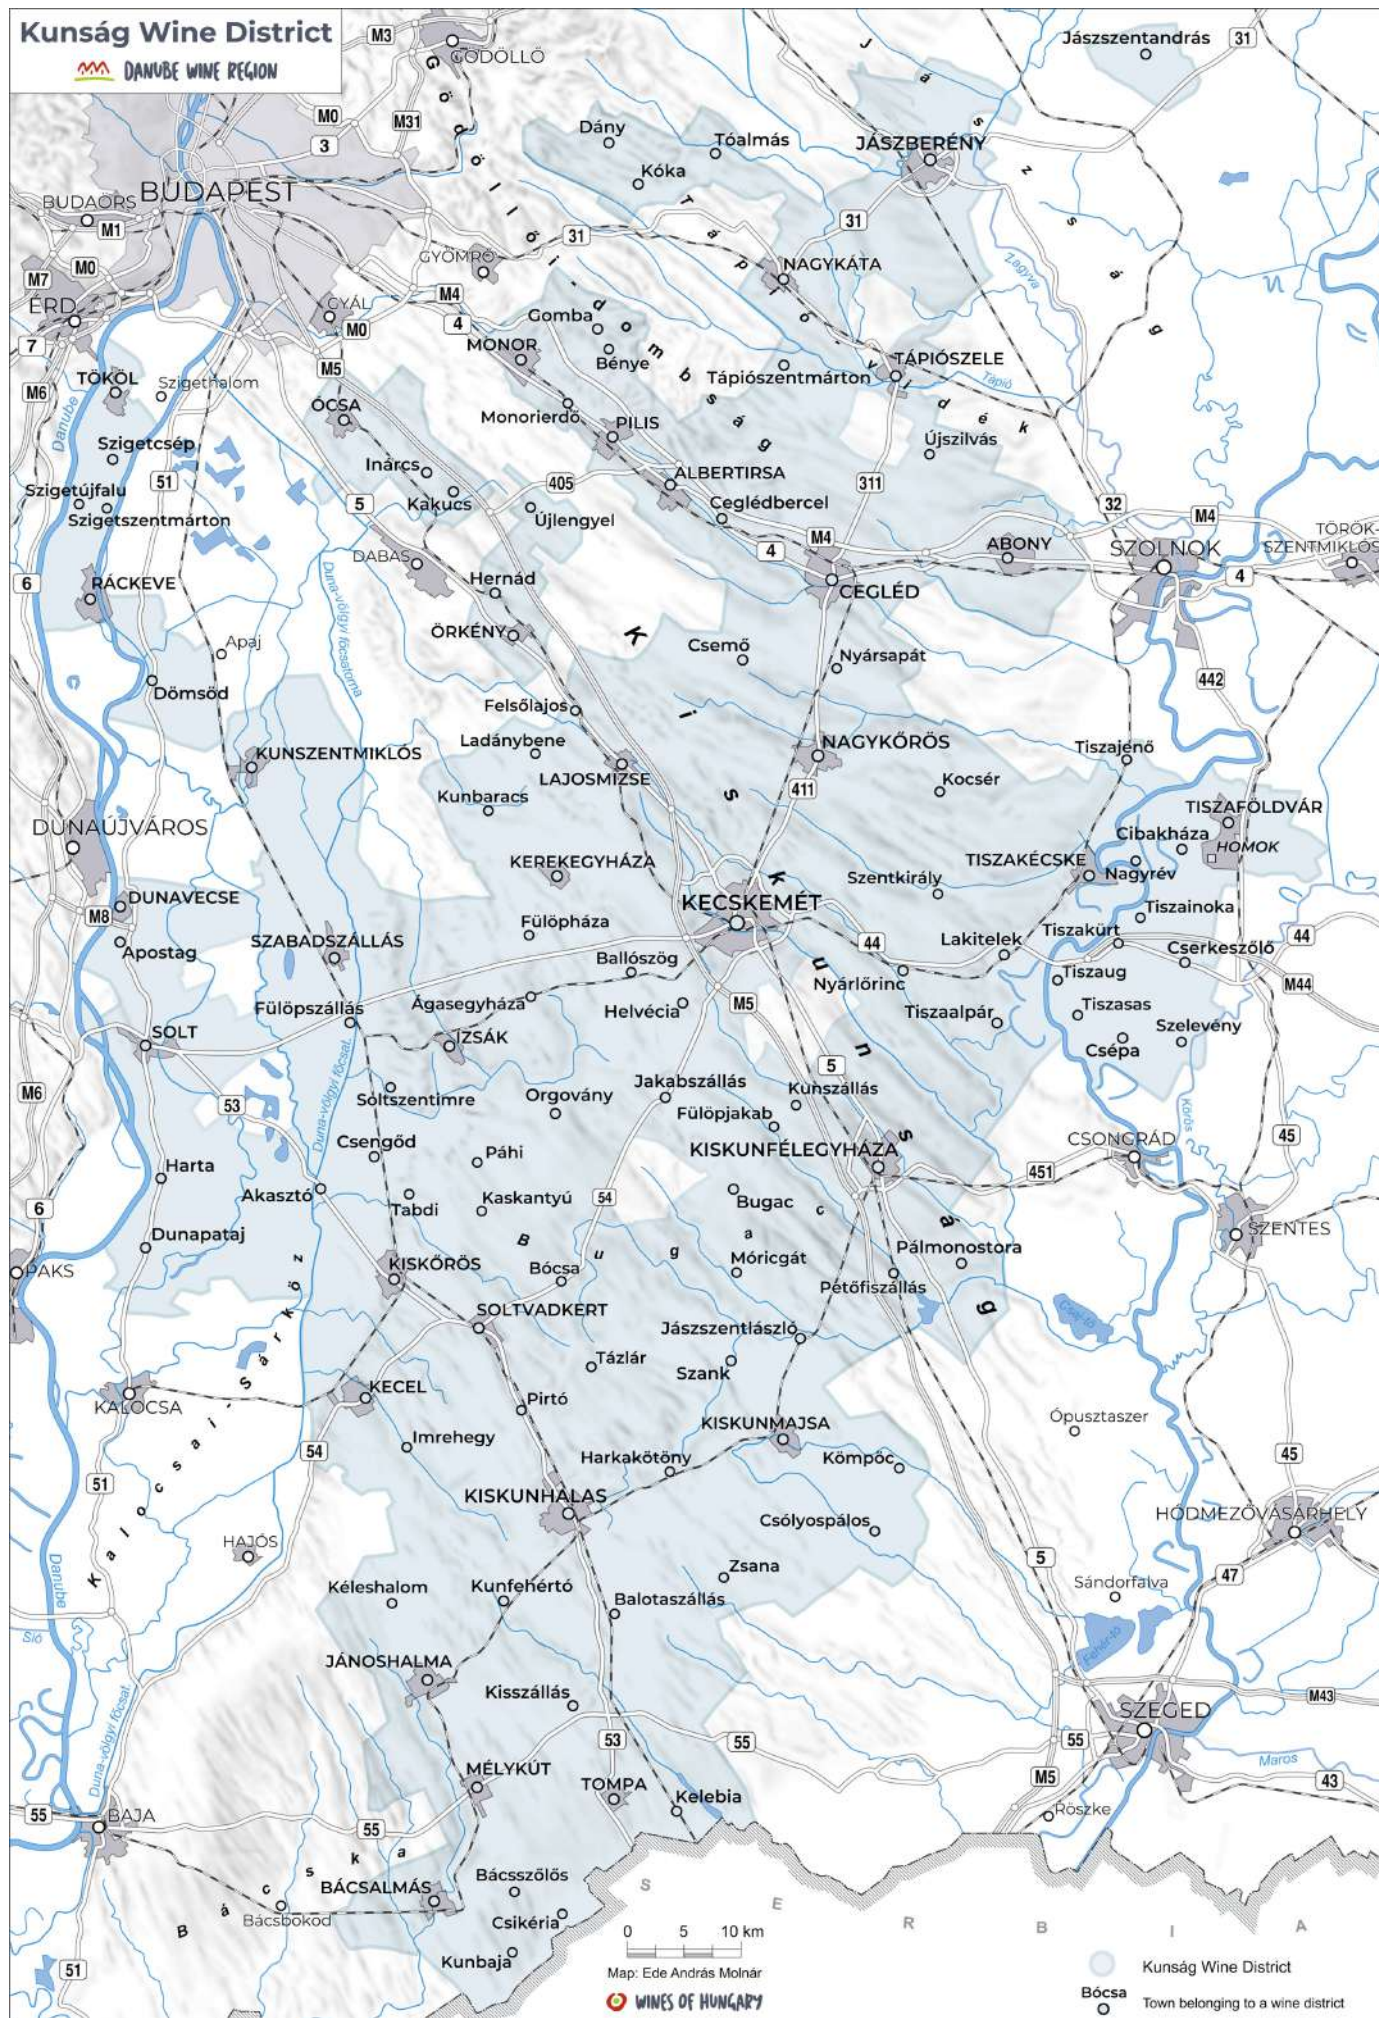

Kunság Wine District

DANUBE WINE REGION

0 5 10 km

Map: Ede András Molnár

WINES OF HUNGARY

● Kunság Wine District
○ Town belonging to a wine district