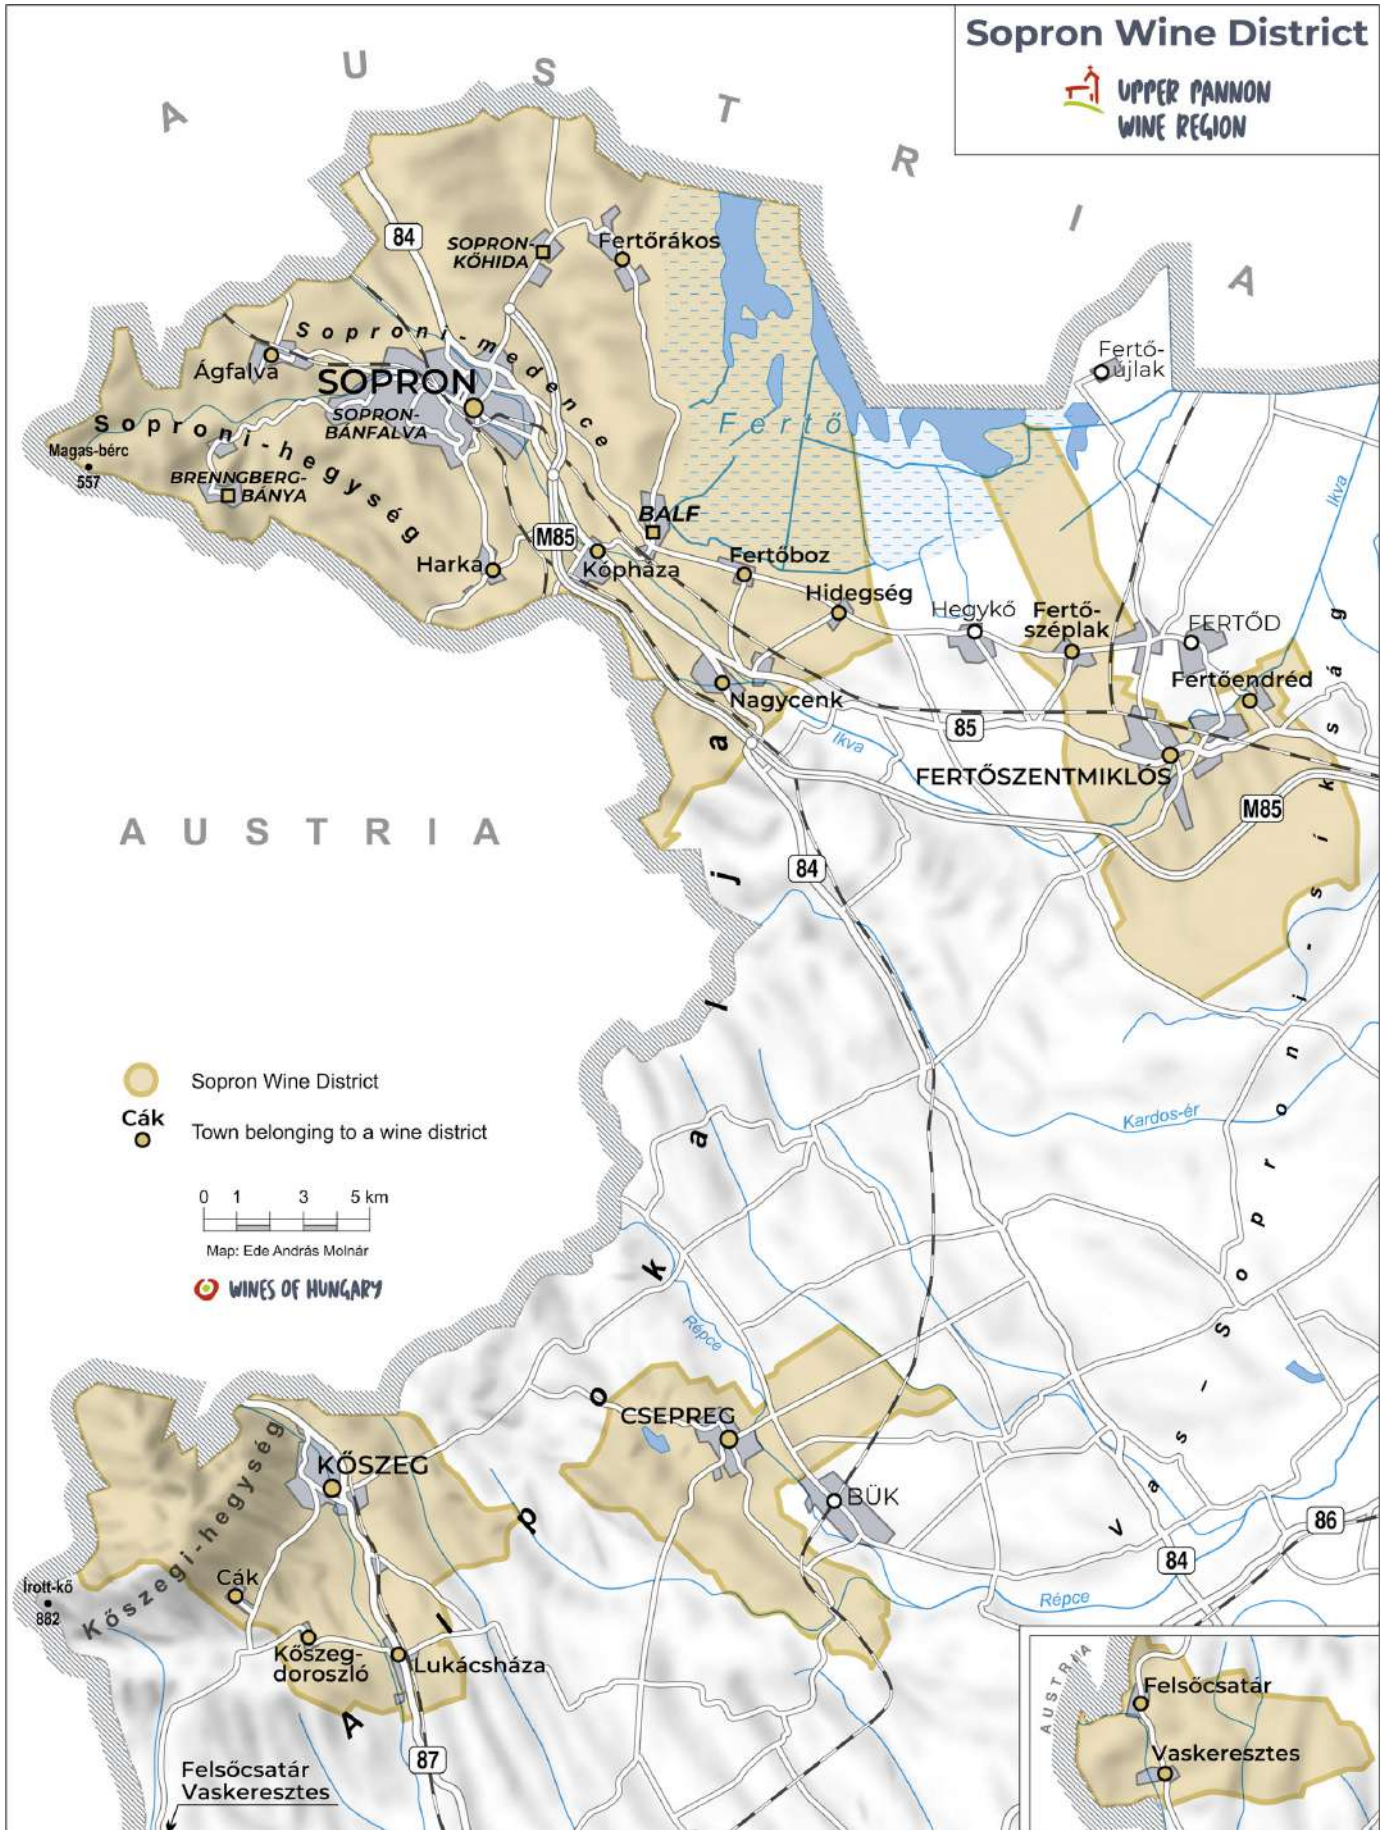

Etyek-Buda Wine District

Mór Wine District

UPPER PANNON
WINE REGION

 Mór Wine District

 Söréd Town belonging to a wine district

0 1 3 5 km

Map: Ede András Molnár

 WINES OF HUNGARY

A U S T R I A

- Sopron Wine District
- Cák
Town belonging to a wine district

Map: Ede András Molnár

Badacsony Wine District

Balaton-felvidék Wine District

Nagy-Somló Wine District

 BALATON WINE REGION

Szekszárd Wine District

 PANNON WINE REGION

Tolna Wine District

 PANNON WINE REGION

Villány Wine District

- Villány Wine District
- Bisse Town belonging to a wine district

Map: Ede András Molnár

Csongrád Wine District

 DANUBE WINE REGION

Eger Wine District
 Novaj Town belonging to a wine district
 0 1 3 5 km
 Map: Ede András Molnár

Mátra Wine District

● Mátra Wine District
● Szada Town belonging to a wine
0 5 10 km
Map: Ede András Molnár
WINES OF HUNGARY