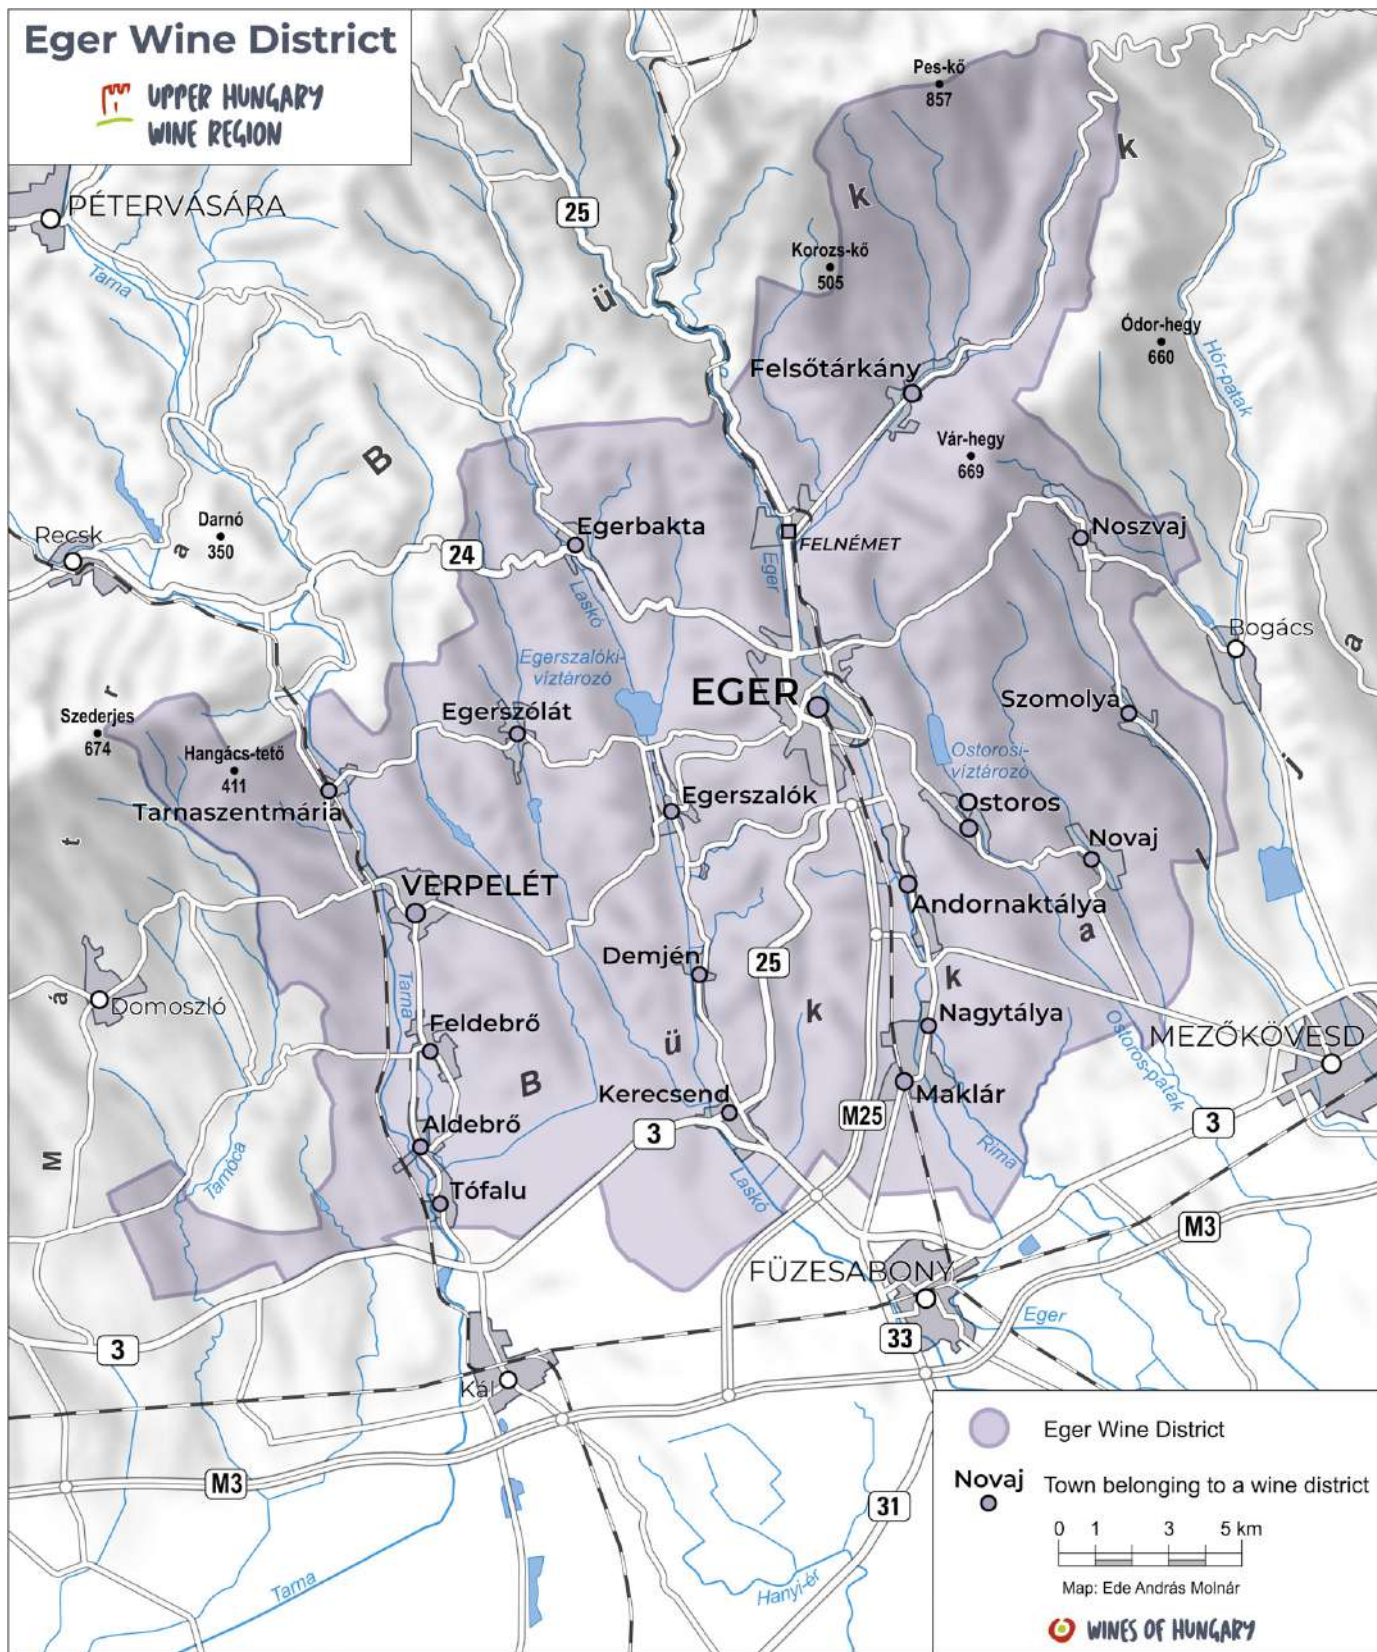

A U S T R I A

- Sopron Wine District
- Cák
Town belonging to a wine district

Map: Ede András Molnár

Badacsony Wine District

Balaton-felvidék Wine District

Nagy-Somló Wine District

 BALATON WINE REGION

Szekszárd Wine District

 PANNON WINE REGION

Tolna Wine District

 PANNON WINE REGION

Villány Wine District

- Villány Wine District
- Bisse Town belonging to a wine district

Map: Ede András Molnár

Csongrád Wine District

 DANUBE WINE REGION

Kunság Wine District

DANUBE WINE REGION

0 5 10 km

Map: Ede András Molnár

WINES OF HUNGARY

● Kunság Wine District
○ Town belonging to a wine district

Bükk Wine District

Eger Wine District

Eger Wine District
 Novaj Town belonging to a wine district
 0 1 3 5 km
 Map: Ede András Molnár

Mátra Wine District

● Mátra Wine District
● Szada Town belonging to a wine
0 5 10 km
Map: Ede András Molnár
WINES OF HUNGARY