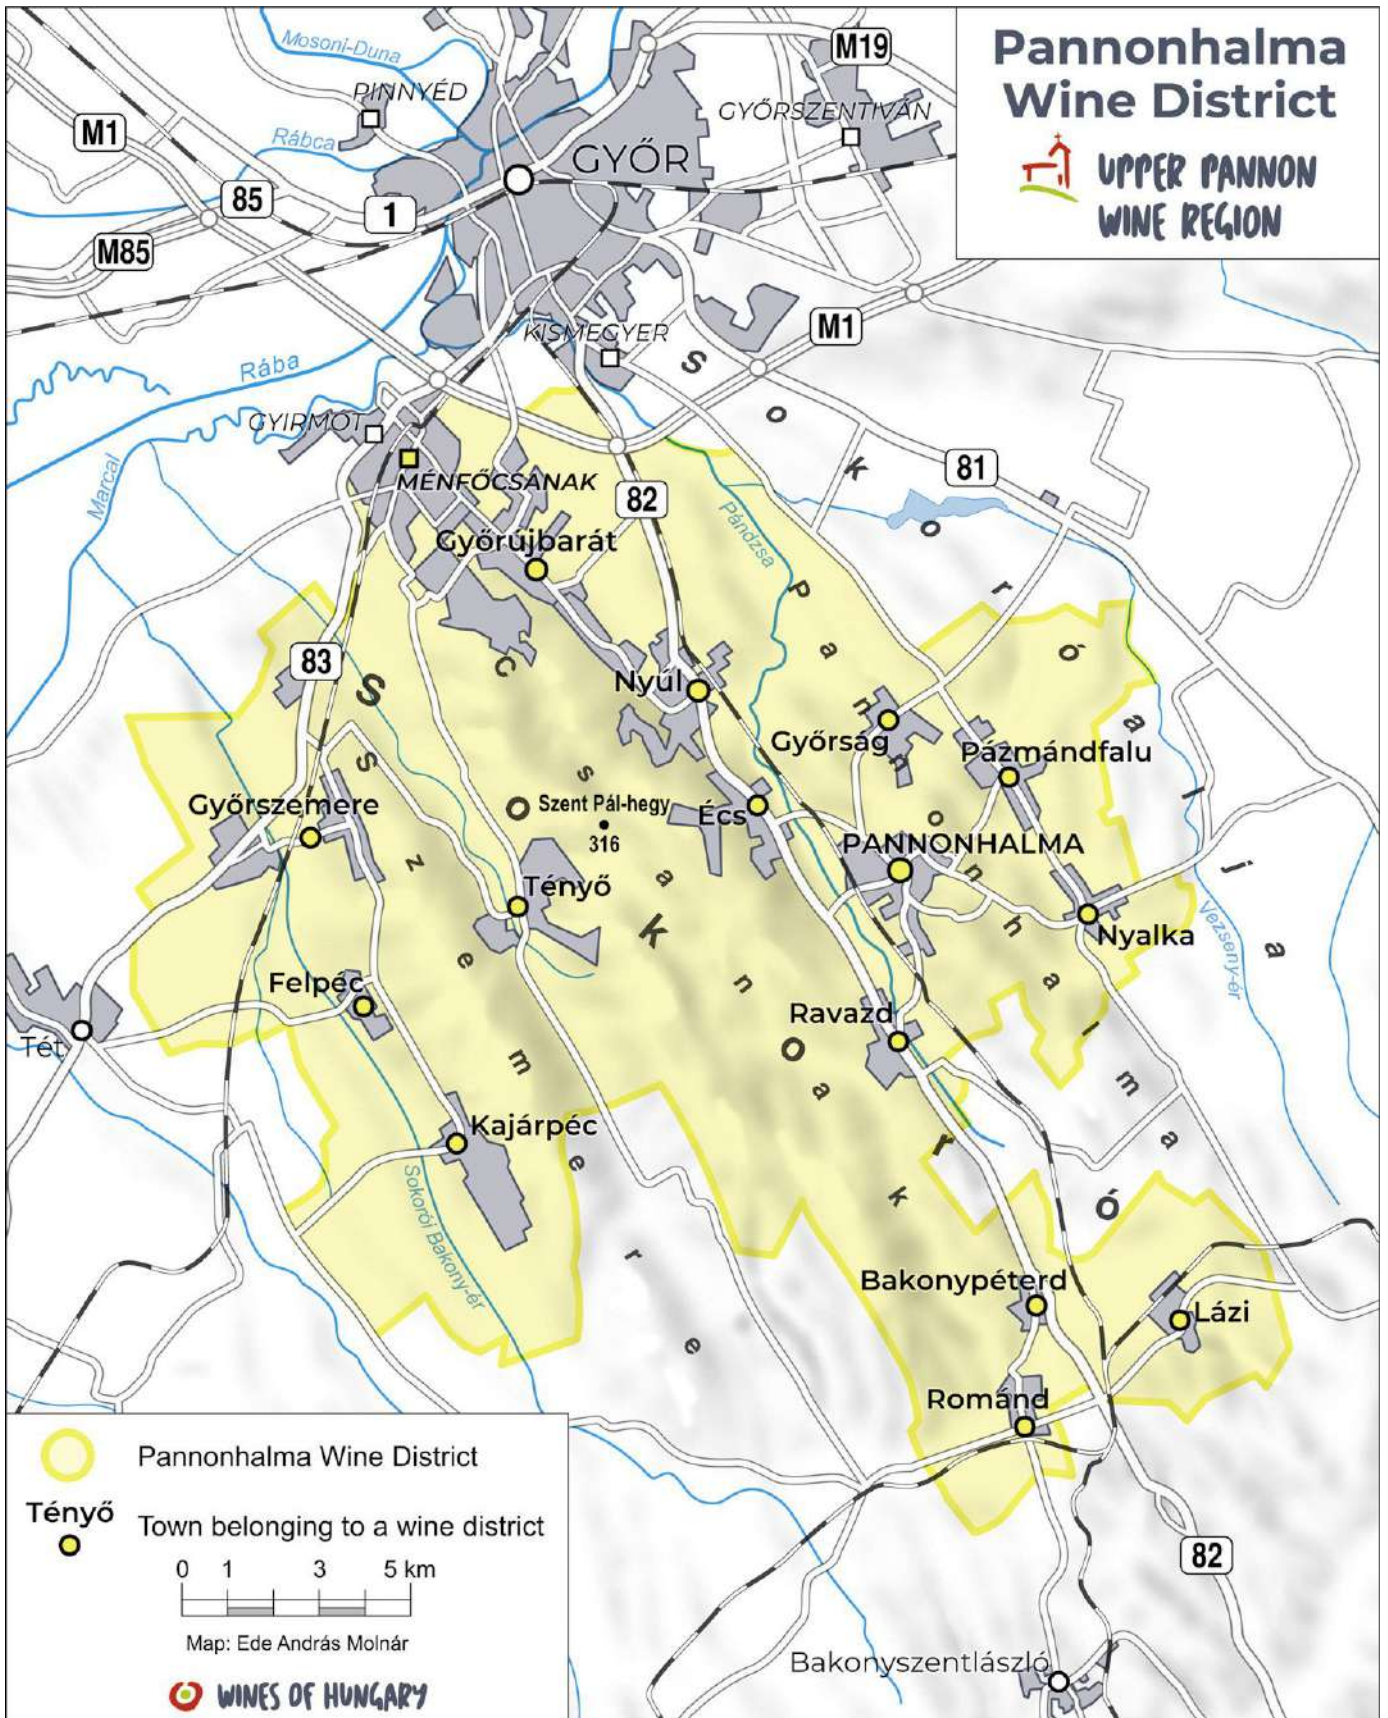

Etyek-Buda Wine District

Mór Wine District

UPPER PANNON
WINE REGION

 Mór Wine District

 Söréd Town belonging to a wine district

0 1 3 5 km

Map: Ede András Molnár

 WINES OF HUNGARY

Neszmély Wine District

- Neszmeley Wine District
- Bajót Town belonging to a wine district

0 5 10 km

Map: Ede András Molnár

WINES OF HUNGARY

Pannonhalma Wine District

UPPER PANNON
WINE REGION

Sopron Wine District

A U S T R I A

- Sopron Wine District
- Cák
Town belonging to a wine district

Map: Ede András Molnár

Badacsony Wine District

Balaton-felvidék Wine District

Nagy-Somló Wine District

 BALATON WINE REGION

Szekszárd Wine District

 PANNON WINE REGION

Tolna Wine District

 PANNON WINE REGION

Villány Wine District

- Villány Wine District
- Bisse Town belonging to a wine district

Map: Ede András Molnár

Csongrád Wine District

 DANUBE WINE REGION