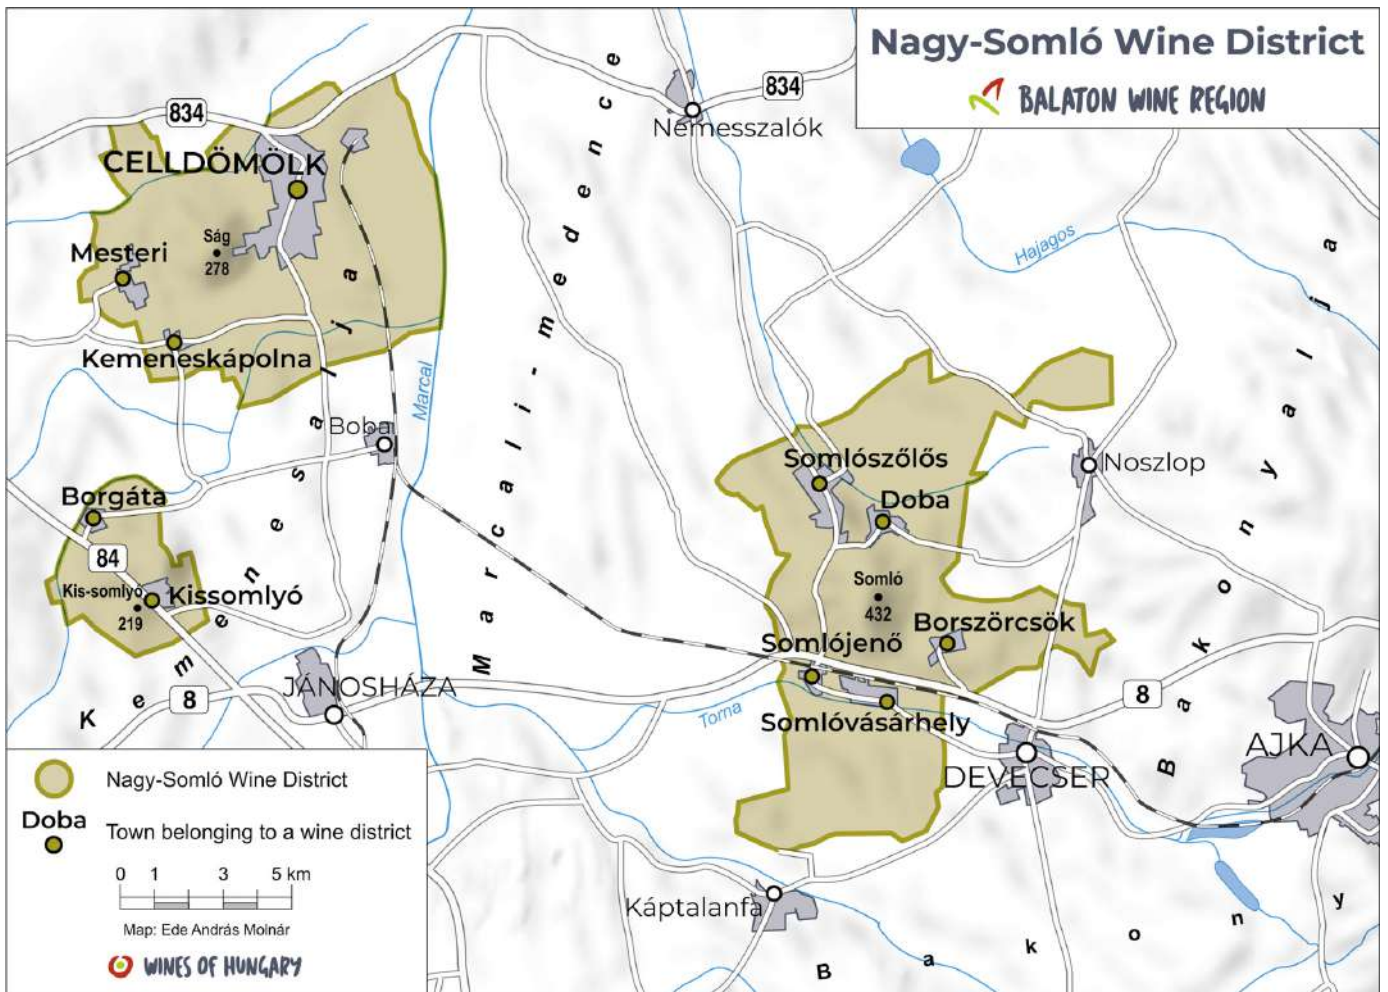

Etyek-Buda Wine District

Mór Wine District

UPPER PANNON
WINE REGION

 Mór Wine District

 Söréd Town belonging to a wine district

0 1 3 5 km

Map: Ede András Molnár

 WINES OF HUNGARY

Neszmély Wine District

- Neszmeley Wine District
- Bajót Town belonging to a wine district

0 5 10 km

Map: Ede András Molnár

WINES OF HUNGARY

Pannonhalma Wine District

UPPER PANNON
WINE REGION

Sopron Wine District

A U S T R I A

- Sopron Wine District
- Cák
Town belonging to a wine district

Map: Ede András Molnár

Badacsony Wine District

Balaton-felvidék Wine District

Nagy-Somló Wine District

 BALATON WINE REGION

Szekszárd Wine District

 PANNON WINE REGION

Tolna Wine District

 PANNON WINE REGION

Villány Wine District

- Villány Wine District
- Bisse Town belonging to a wine district

Map: Ede András Molnár

Csongrád Wine District

 DANUBE WINE REGION