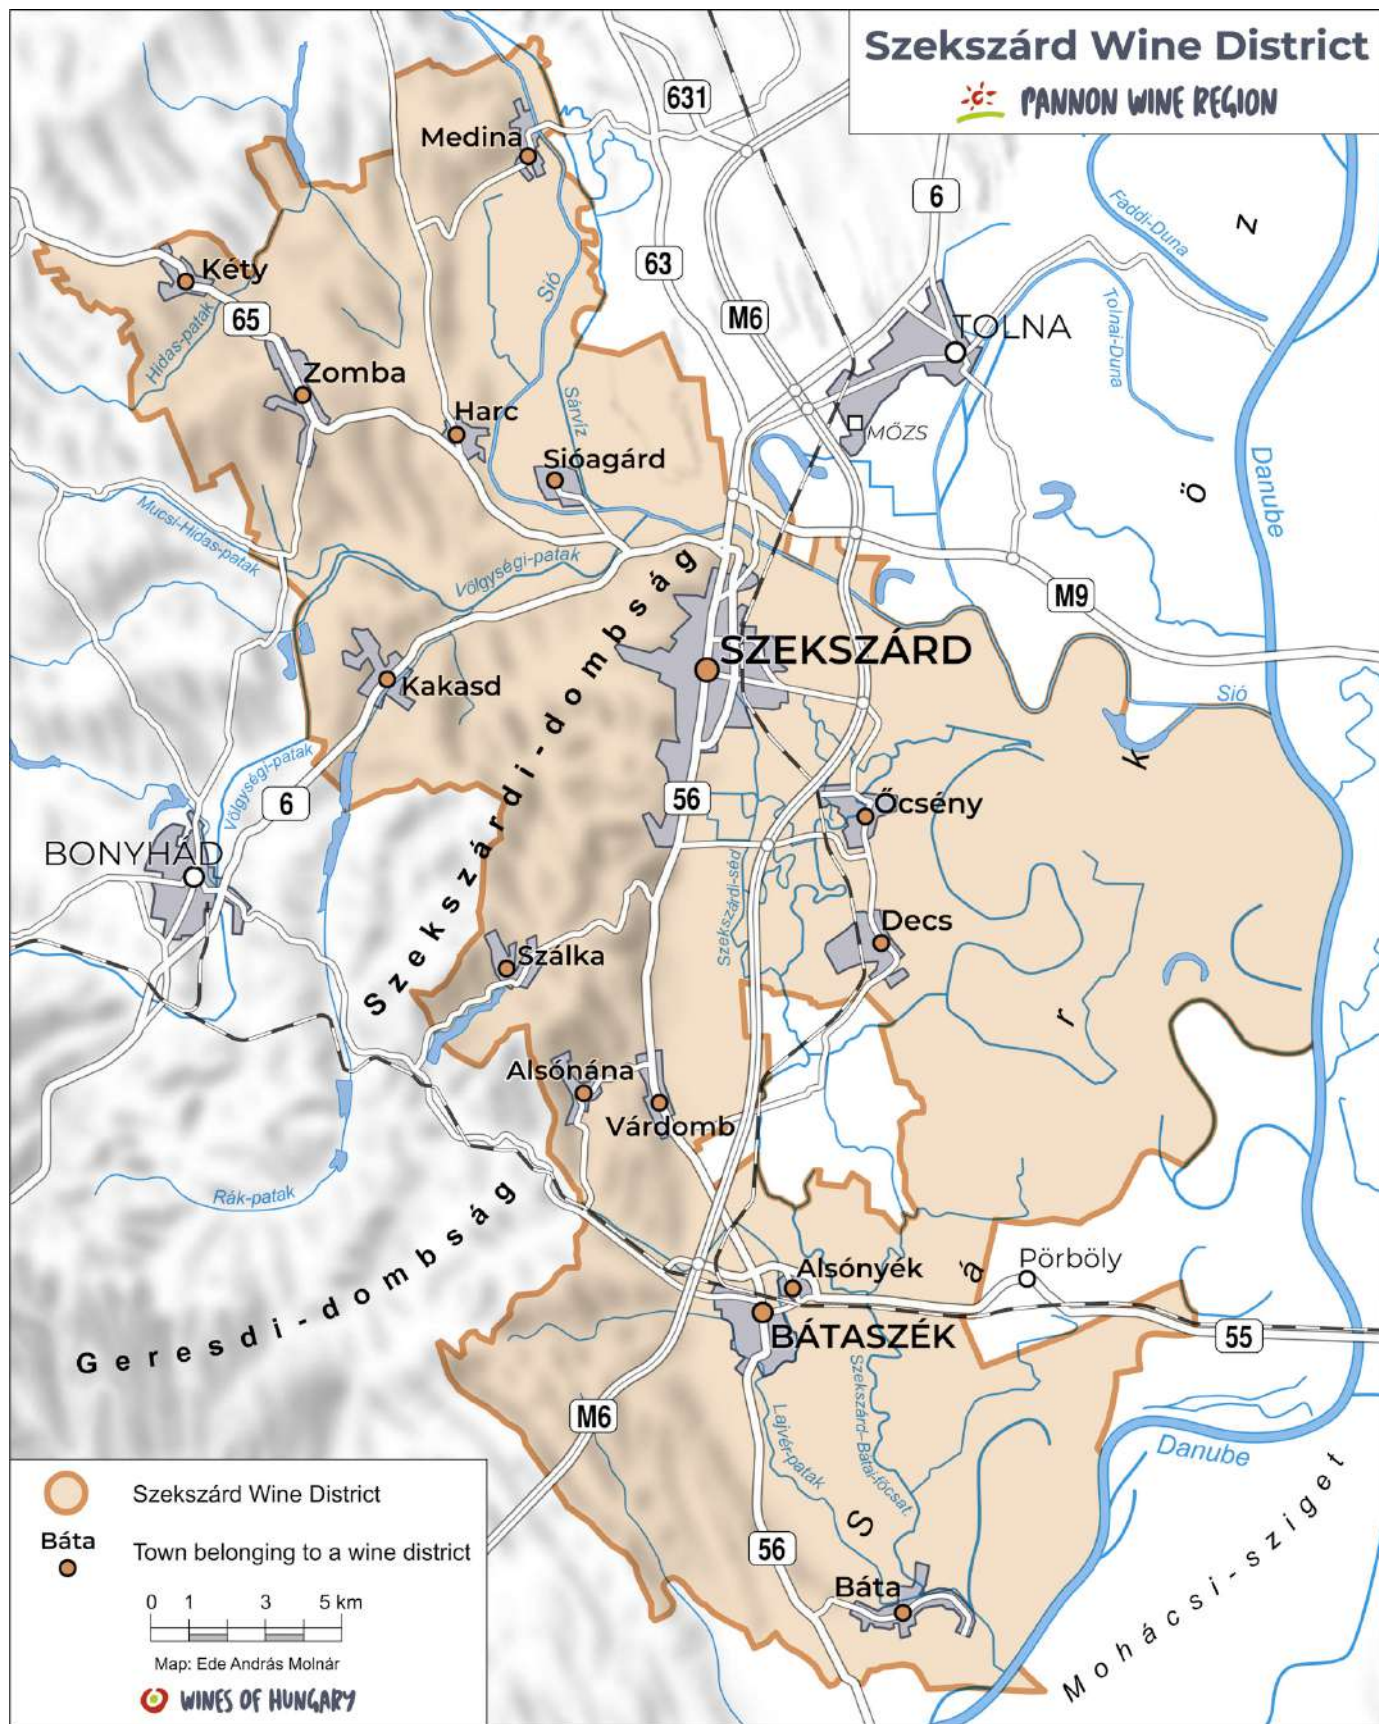

Etyek-Buda Wine District

Mór Wine District

UPPER PANNON
WINE REGION

 Mór Wine District

 Söréd Town belonging to a wine district

0 1 3 5 km

Map: Ede András Molnár

 WINES OF HUNGARY

A U S T R I A

- Sopron Wine District
- Cák
Town belonging to a wine district

Map: Ede András Molnár

Badacsony Wine District

Balaton-felvidék Wine District

Nagy-Somló Wine District

 BALATON WINE REGION

Szekszárd Wine District

 PANNON WINE REGION

Tolna Wine District

 PANNON WINE REGION

Villány Wine District

- Villány Wine District
- Bisse Town belonging to a wine district

Map: Ede András Molnár

Csongrád Wine District

 DANUBE WINE REGION

Eger Wine District
 Novaj Town belonging to a wine district
 0 1 3 5 km
 Map: Ede András Molnár

Mátra Wine District

● Mátra Wine District
● Szada Town belonging to a wine
0 5 10 km
Map: Ede András Molnár
WINES OF HUNGARY